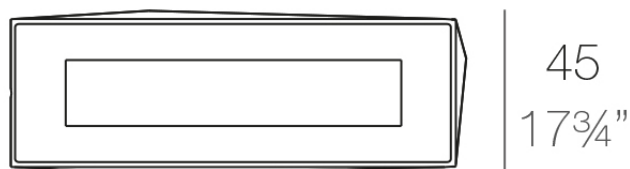

Faz jardiniere 40x120x40cm

by Ramón Esteve

A commitment to minimalist aesthetics, Faz is a sleek and contemporary ensemble of outdoor furniture and planters designed by Ramón Esteve for Vondom. Esteve's creative vision for Faz transcends mere functionality and aims to integrate and harmonize with different spaces, be they residential or expansive installations. Through a deliberate selection of materials and the strategic incorporation of lighting elements, Ramón Esteve has created an atmosphere that exudes serenity, timelessness and an universality. His ability to blend form and function creates an immersive experience where the boundaries between indoors and outdoors are blurred, leaving behind only an impression of cohesive elegance. In short, he is the mastermind behind Faz's ambience.

Info

Description

Pot made of polyethylene resin by rotational moulding. 100% Recyclable. Item suitable for indoor and outdoor use. Available in different finishes.

Weight: 13.35 Kg

FAZ Jardinera
FAZ Jardiniera