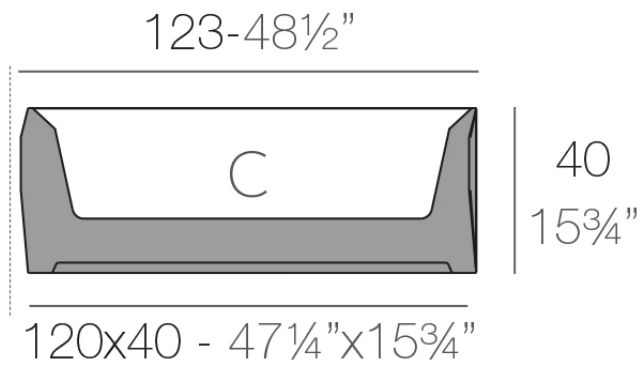

Faz jardiniere 40x120x40cm

by Ramón Esteve

A commitment to minimalist aesthetics, Faz is a sleek and contemporary ensemble of outdoor furniture and planters designed by Ramón Esteve for Vondom. Esteve's creative vision for Faz transcends mere functionality and aims to integrate and harmonize with different spaces, be they residential or expansive installations. Through a deliberate selection of materials and the strategic incorporation of lighting elements, Ramón Esteve has created an atmosphere that exudes serenity, timelessness and an universality. His ability to blend form and function creates an immersive experience where the boundaries between indoors and outdoors are blurred, leaving behind only an impression of cohesive elegance. In short, he is the mastermind behind Faz's ambience.

Info

Description

Pot made of polyethylene resin by rotational moulding. 100% Recyclable. Item suitable for indoor and outdoor use. Available in different finishes.

Weight: 13.35 Kg

FAZ Jardinera
FAZ Jardiniera

C = 120 L
C = 31¾ gal

Finishes

finishes

BASIC

Ref. 54176A

white 2001

ecru 2003

tortora 2004