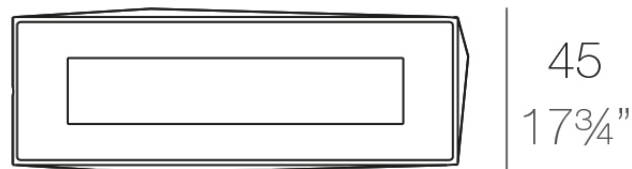

Info

Description

Pot made of polyethylene resin by rotational moulding. 100% Recyclable. Item suitable for indoor and outdoor use. Available in different finishes.

Weight: 13.35 Kg

FAZ Jardinera
FAZ Jardiniera

C = 120 L
C = 31¾ gal