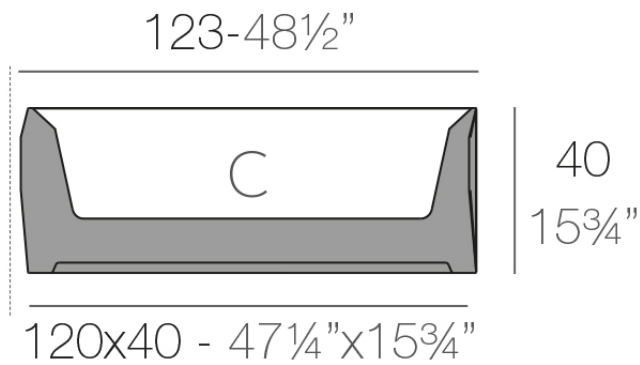

Info

Description

Pot made of polyethylene resin by rotational moulding. 100% Recyclable. Item suitable for indoor and outdoor use. Available in different finishes.

Weight: 13.35 Kg

FAZ Jardinera
FAZ Jardiniera

C = 120 L
C = 31¾ gal