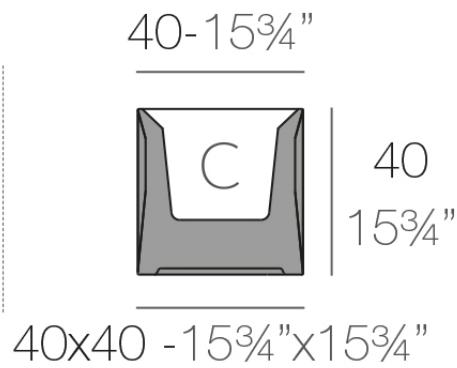

Faz planter 40cm

by Ramón Esteve

A commitment to minimalist aesthetics, Faz is a sleek and contemporary ensemble of outdoor furniture and planters designed by Ramón Esteve for Vondom. Esteve's creative vision for Faz transcends mere functionality and aims to integrate and harmonize with different spaces, be they residential or expansive installations. Through a deliberate selection of materials and the strategic incorporation of lighting elements, Ramón Esteve has created an atmosphere that exudes serenity, timelessness and an universality. His ability to blend form and function creates an immersive experience where the boundaries between indoors and outdoors are blurred, leaving behind only an impression of cohesive elegance. In short, he is the mastermind behind Faz's ambience.

Info

Description

Pot made of polyethylene resin by rotational moulding. 100% Recyclable. Item suitable for indoor and outdoor use. Available in different finishes.

Weight: 5.1 Kg

FAZ Maceta C = 38 L
FAZ Planter C = 10 gal