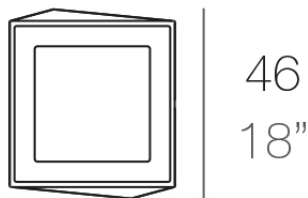

## Faz planter 40cm

by Ramón Esteve

A commitment to minimalist aesthetics, Faz is a sleek and contemporary ensemble of outdoor furniture and planters designed by Ramón Esteve for Vondom. Esteve's creative vision for Faz transcends mere functionality and aims to integrate and harmonize with different spaces, be they residential or expansive installations. Through a deliberate selection of materials and the strategic incorporation of lighting elements, Esteve has created an atmosphere that exudes serenity, timelessness and an universality. His ability to blend form and function creates an immersive experience where the boundaries between indoors and outdoors are blurred, leaving behind only an impression of cohesive elegance. In short, he is the mastermind behind Faz's ambience.

### Description

Pot made of polyethylene resin by rotational moulding. 100% Recyclable. Item suitable for indoor and outdoor use. Available in different finishes.

Weight: 5.1 Kg

FAZ Maceta      C = 38 L  
FAZ Planter    C = 10 gal