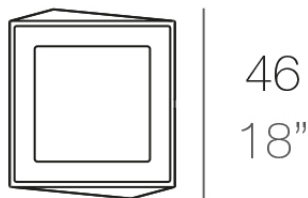

Faz planter 40cm

by Ramón Esteve

A commitment to minimalist aesthetics, Faz is a sleek and contemporary ensemble of outdoor furniture and planters designed by Ramón Esteve for Vondom. Esteve's creative vision for Faz transcends mere functionality and aims to integrate and harmonize with different spaces, be they residential or expansive installations. Through a deliberate selection of materials and the strategic incorporation of lighting elements, Ramón Esteve has created an atmosphere that exudes serenity, timelessness and an universality. His ability to blend form and function creates an immersive experience where the boundaries between indoors and outdoors are blurred, leaving behind only an impression of cohesive elegance. In short, he is the mastermind behind Faz's ambience.

Info

Description

Pot made of polyethylene resin by rotational moulding. 100% Recyclable. Item suitable for indoor and outdoor use. Available in different finishes.

Weight: 5.1 Kg

FAZ Maceta C = 38 L
FAZ Planter C = 10 gal