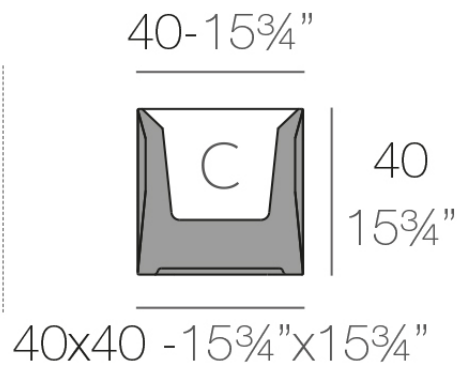

### Description

Pot made of polyethylene resin by rotational moulding. 100% Recyclable. Item suitable for indoor and outdoor use. Available in different finishes.

Weight: 5.1 Kg

FAZ Maceta      C = 38 L  
FAZ Planter    C = 10 gal