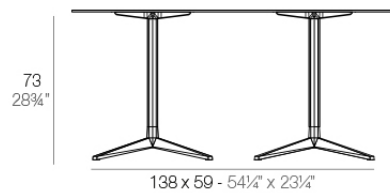

Info

Description

Extruded aluminum tube with cast aluminum base coated with epoxy baked painting. Item suitable for indoor and outdoor use. Table top not included.

Weight: 11.88 Kg

DOUBLE BASE - BASE DOBLE

fixed top / fijo ref. 54167

FAZ BASE BASE 138x59 H73
FAZ DOUBLE BASE 54¼"x23¼" H28¾"

TABLE TOPS OPTIONS - OPCIONES SOBRES

158 x 79 cm
62¼" x 31"

Finishes

finishes

ALUMINIUM BASE

Ref. 54167