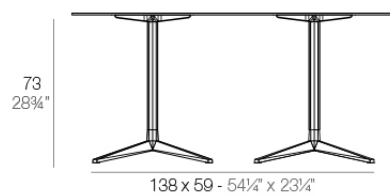

Info

Description

Extruded aluminum tube with cast aluminum base coated with epoxy baked painting. Item suitable for indoor and outdoor use. Table top not included.

Weight: 11.88 Kg

DOUBLE BASE - BASE DOBLE

fixed top / fijo ref. 54167

FAZ BASE BASE 138x59 H73
FAZ DOUBLE BASE 54¼"x23¼" H28¾"

TABLE TOPS OPTIONS - OPCIONES SOBRES

158 x 79 cm
62¼" x 31"

Finishes

finishes

ALUMINIUM BASE

Ref. 54167