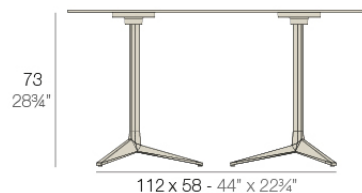

VONDOM

Info

Description

Extruded aluminum tube with cast aluminum base coated with epoxy baked painting. Item suitable for indoor and outdoor use. Table top not included.

Weight: 8.39 Kg

DOUBLE BASE - BASE DOBLE

fixed top / fijo *ref. 54166*
collapsible top / abatible *ref. 54166T*

FAZ BASE DOBLE 112x58 H73
FAZ DOUBLE BASE 44x22 3/4" H28 3/4"

TABLE TOPS OPTIONS - OPCIONES SOBRES

119 x 69 cm
46 3/4" x 27 1/4"

Finishes