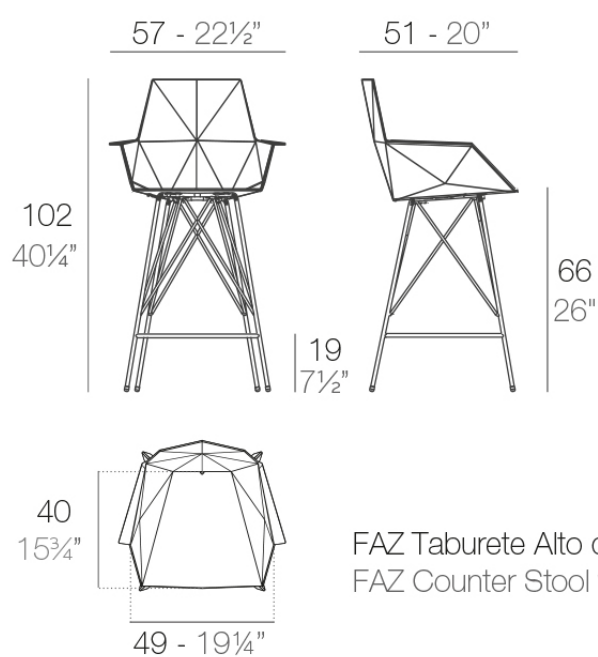

Faz bar stool 57x51x102cm

by Ramón Esteve

A commitment to minimalist aesthetics, Faz is a sleek and contemporary ensemble of outdoor furniture and planters designed by Ramón Esteve for Vondom. Esteve's creative vision for Faz transcends mere functionality and aims to integrate and harmonize with different spaces, be they residential or expansive installations. Through a deliberate selection of materials and the strategic incorporation of lighting elements, Esteve has created an atmosphere that exudes serenity, timelessness and an universality. His ability to blend form and function creates an immersive experience where the boundaries between indoors and outdoors are blurred, leaving behind only an impression of cohesive elegance. In short, he is the mastermind behind Faz's ambience.

Info

Description

Weight: 14.64 Kg

FAZ Taburete Alto con brazos 102
FAZ Counter Stool with arms 40 1/4"

Finishes

finishes

BASIC PP
Ref. 54165

white