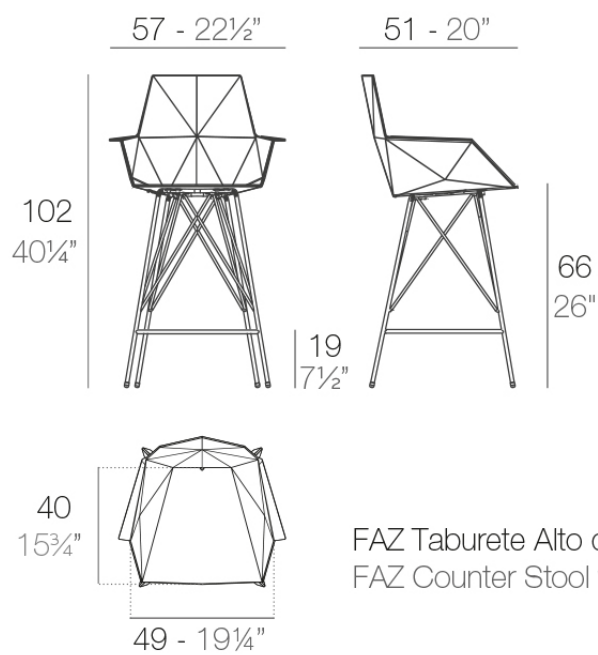

Faz bar stool 57x51x102cm

by Ramón Esteve

A commitment to minimalist aesthetics, Faz is a sleek and contemporary ensemble of outdoor furniture and planters designed by Ramón Esteve for Vondom. Esteve's creative vision for Faz transcends mere functionality and aims to integrate and harmonize with different spaces, be they residential or expansive installations. Through a deliberate selection of materials and the strategic incorporation of lighting elements, Ramón Esteve has created an atmosphere that exudes serenity, timelessness and an universality. His ability to blend form and function creates an immersive experience where the boundaries between indoors and outdoors are blurred, leaving behind only an impression of cohesive elegance. In short, he is the mastermind behind Faz's ambience.

Info

Description

Weight: 14.64 Kg

FAZ Taburete Alto con brazos 102
FAZ Counter Stool with arms 40 1/4"

Finishes

finishes

BASIC PP
Ref. 54165

white