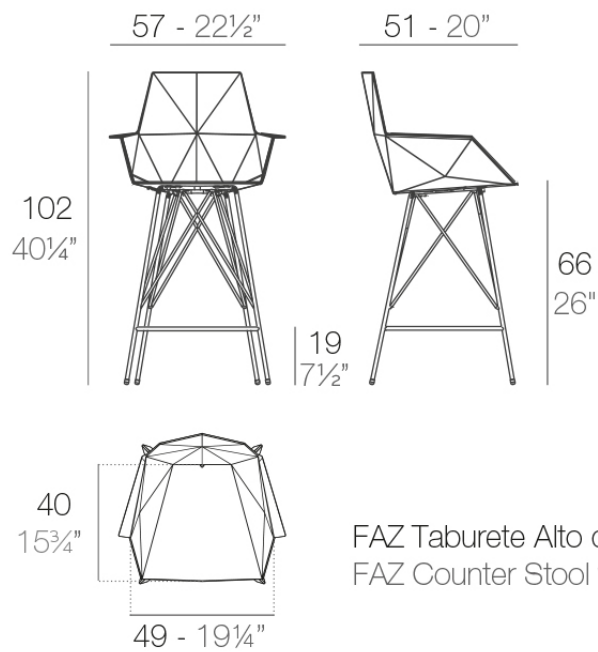

## Faz bar stool 57x51x102cm

by Ramón Esteve

A commitment to minimalist aesthetics, Faz is a sleek and contemporary ensemble of outdoor furniture and planters designed by Ramón Esteve for Vondom. Esteve's creative vision for Faz transcends mere functionality and aims to integrate and harmonize with different spaces, be they residential or expansive installations. Through a deliberate selection of materials and the strategic incorporation of lighting elements, Ramón Esteve has created an atmosphere that exudes serenity, timelessness and an universality. His ability to blend form and function creates an immersive experience where the boundaries between indoors and outdoors are blurred, leaving behind only an impression of cohesive elegance. In short, he is the mastermind behind Faz's ambience.

### Description

Weight: 14.64 Kg

FAZ Taburete Alto con brazos 102  
FAZ Counter Stool with arms 40 1/4"