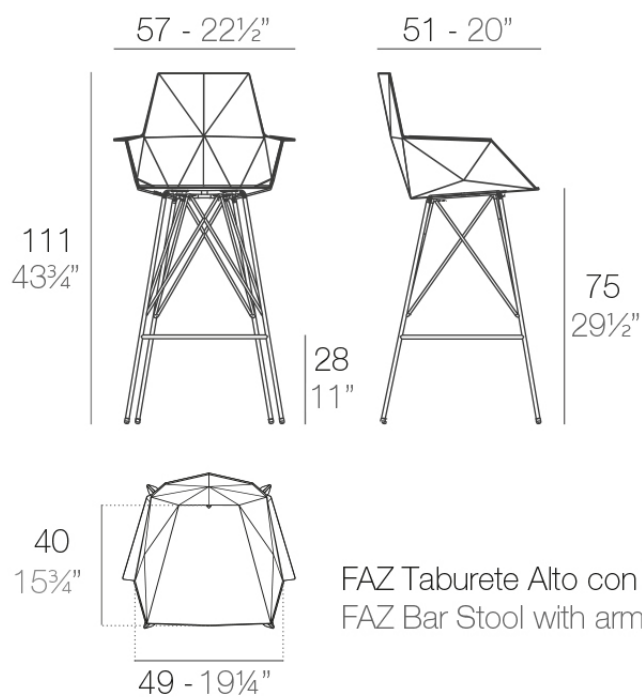

Faz bar stool 57x51x111cm

by Ramón Esteve

A commitment to minimalist aesthetics, Faz is a sleek and contemporary ensemble of outdoor furniture and planters designed by Ramón Esteve for Vondom. Esteve's creative vision for Faz transcends mere functionality and aims to integrate and harmonize with different spaces, be they residential or expansive installations. Through a deliberate selection of materials and the strategic incorporation of lighting elements, Esteve has created an atmosphere that exudes serenity, timelessness and an universality. His ability to blend form and function creates an immersive experience where the boundaries between indoors and outdoors are blurred, leaving behind only an impression of cohesive elegance. In short, he is the mastermind behind Faz's ambience.

Info

Description

Weight: 16.24 Kg

Finishes

finishes

BASIC PP
Ref. 54164

white

black

white 3101

—

estructura

ALUMINIUM
Ref. VVAR02123

VONDOM

white

black

ecru