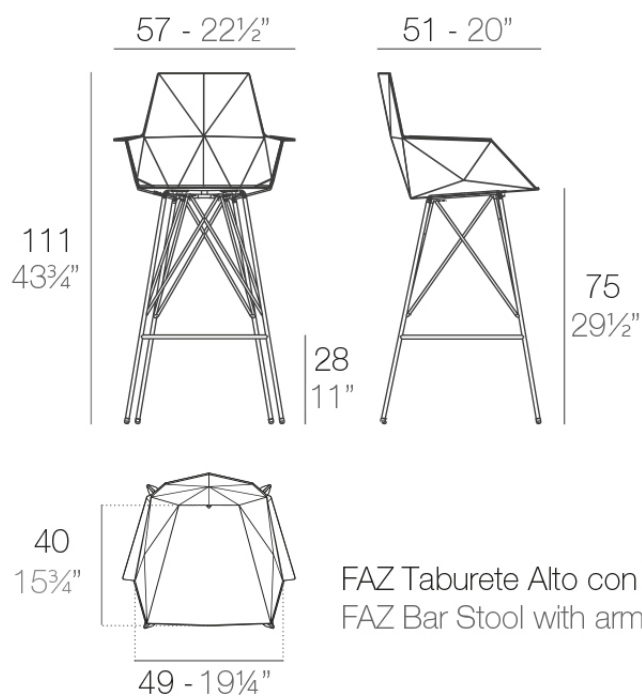

## Faz bar stool 57x51x111cm

by Ramón Esteve

A commitment to minimalist aesthetics, Faz is a sleek and contemporary ensemble of outdoor furniture and planters designed by Ramón Esteve for Vondom. Esteve's creative vision for Faz transcends mere functionality and aims to integrate and harmonize with different spaces, be they residential or expansive installations. Through a deliberate selection of materials and the strategic incorporation of lighting elements, Ramón Esteve has created an atmosphere that exudes serenity, timelessness and an universality. His ability to blend form and function creates an immersive experience where the boundaries between indoors and outdoors are blurred, leaving behind only an impression of cohesive elegance. In short, he is the mastermind behind Faz's ambience.

### Description

Weight: 16.24 Kg

### estructura

---

ALUMINIUM  
Ref. VVAR02123

white

ecru

black