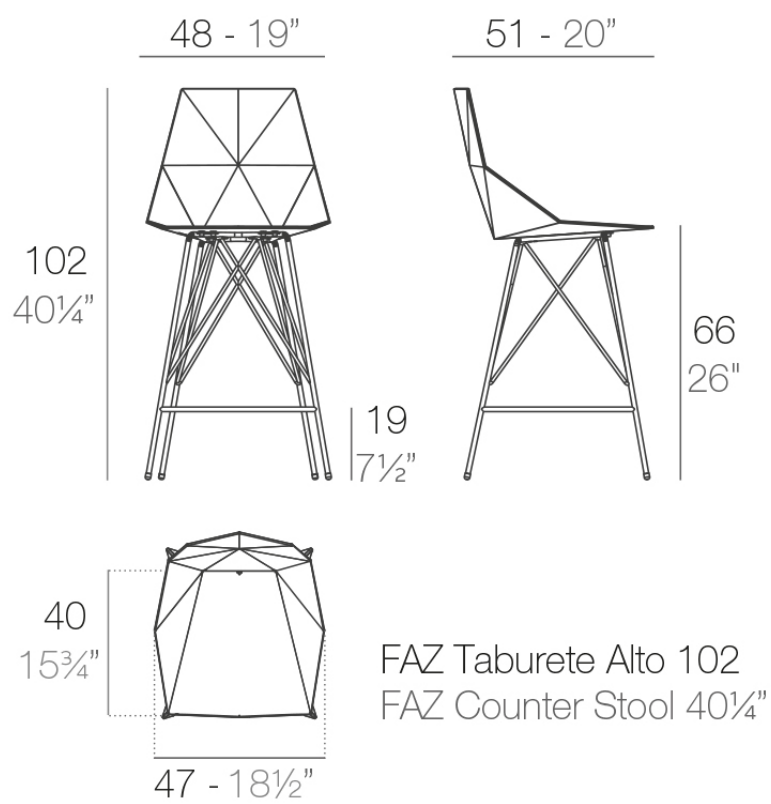

Faz bar stool 50x51x102cm

by Ramón Esteve

A commitment to minimalist aesthetics, Faz is a sleek and contemporary ensemble of outdoor furniture and planters designed by Ramón Esteve for Vondom. Esteve's creative vision for Faz transcends mere functionality and aims to integrate and harmonize with different spaces, be they residential or expansive installations. Through a deliberate selection of materials and the strategic incorporation of lighting elements, Esteve has created an atmosphere that exudes serenity, timelessness and an universality. His ability to blend form and function creates an immersive experience where the boundaries between indoors and outdoors are blurred, leaving behind only an impression of cohesive elegance. In short, he is the mastermind behind Faz's ambience.

Info

Description

Weight: 6.82 Kg

Finishes

finishes

BASIC PP
Ref. 54163

white

black