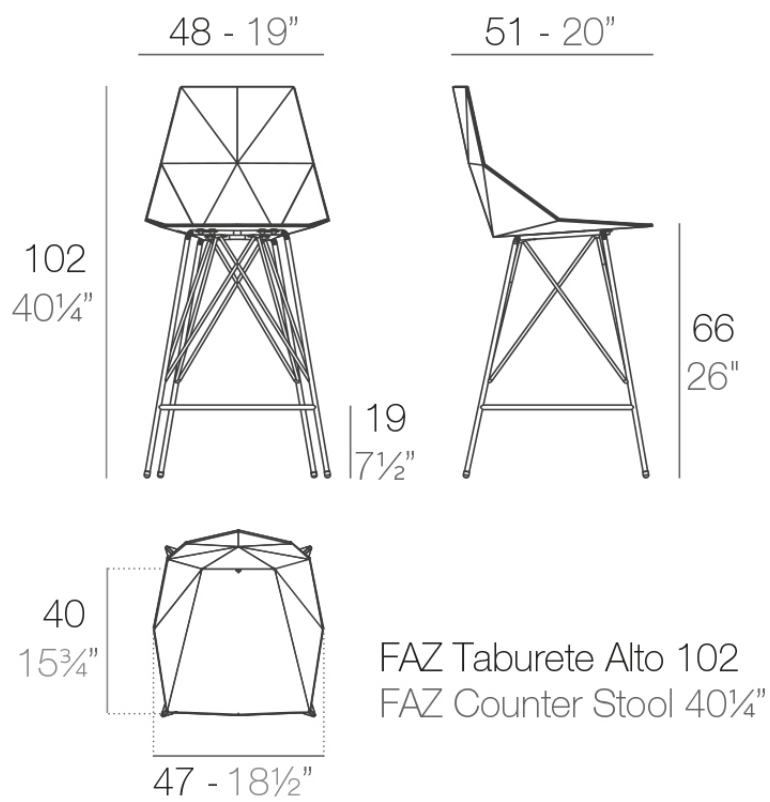

## Faz bar stool 50x51x102cm

by Ramón Esteve

A commitment to minimalist aesthetics, Faz is a sleek and contemporary ensemble of outdoor furniture and planters designed by Ramón Esteve for Vondom. Esteve's creative vision for Faz transcends mere functionality and aims to integrate and harmonize with different spaces, be they residential or expansive installations. Through a deliberate selection of materials and the strategic incorporation of lighting elements, Ramón Esteve has created an atmosphere that exudes serenity, timelessness and an universality. His ability to blend form and function creates an immersive experience where the boundaries between indoors and outdoors are blurred, leaving behind only an impression of cohesive elegance. In short, he is the mastermind behind Faz's ambience.

### Description

Weight: 6.82 Kg