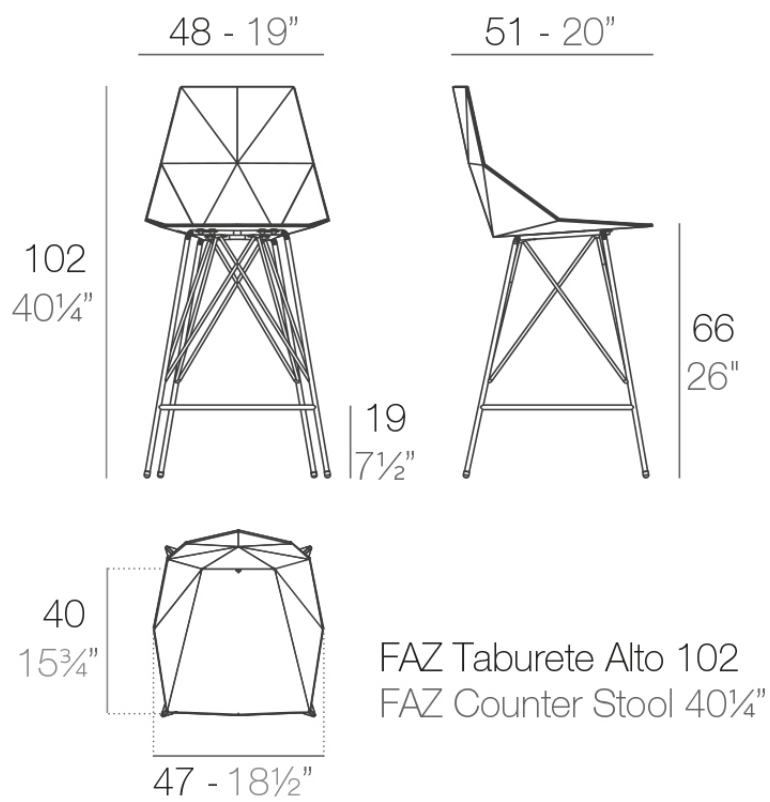

Info

Description

Weight: 6.82 Kg