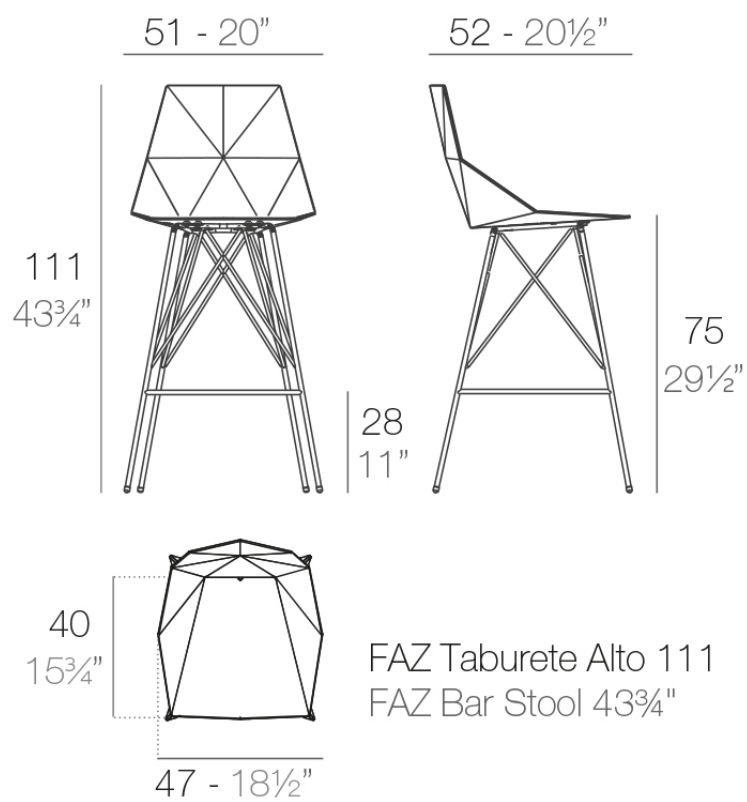

Faz bar stool 50x51x111cm

by Ramón Esteve

A commitment to minimalist aesthetics, Faz is a sleek and contemporary ensemble of outdoor furniture and planters designed by Ramón Esteve for Vondom. Esteve's creative vision for Faz transcends mere functionality and aims to integrate and harmonize with different spaces, be they residential or expansive installations. Through a deliberate selection of materials and the strategic incorporation of lighting elements, Ramón Esteve has created an atmosphere that exudes serenity, timelessness and an universality. His ability to blend form and function creates an immersive experience where the boundaries between indoors and outdoors are blurred, leaving behind only an impression of cohesive elegance. In short, he is the mastermind behind Faz's ambience.

Info

Description

Weight: 7.62 Kg

Finishes

finishes

BASIC PP
Ref. 54162

white

ecu

black

Available in various colors

estructura

ALUMINIUM
Ref. VVAR02123

white

ecu

black

Ambients