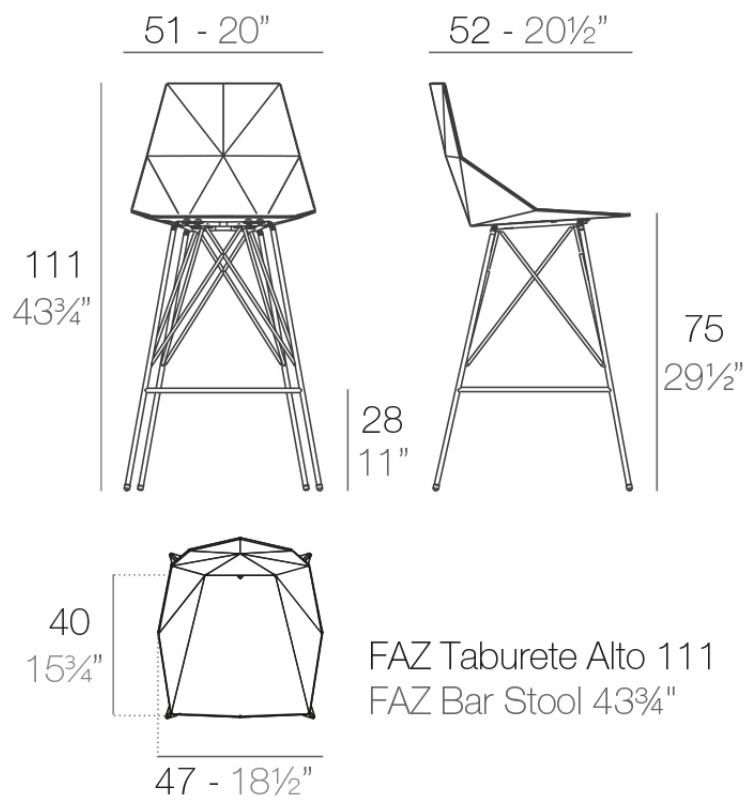

Faz bar stool 50x51x111cm

by Ramón Esteve

A commitment to minimalist aesthetics, Faz is a sleek and contemporary ensemble of outdoor furniture and planters designed by Ramón Esteve for Vondom. Esteve's creative vision for Faz transcends mere functionality and aims to integrate and harmonize with different spaces, be they residential or expansive installations. Through a deliberate selection of materials and the strategic incorporation of lighting elements, Ramón Esteve has created an atmosphere that exudes serenity, timelessness and an universality. His ability to blend form and function creates an immersive experience where the boundaries between indoors and outdoors are blurred, leaving behind only an impression of cohesive elegance. In short, he is the mastermind behind Faz's ambience.

Info

Description

Weight: 7.62 Kg

Finishes

finishes

BASIC PP
Ref. 54162

white

ecu

black

Available in various colors

estructura

ALUMINIUM
Ref. VVAR02123

white

ecu

black

Ambients