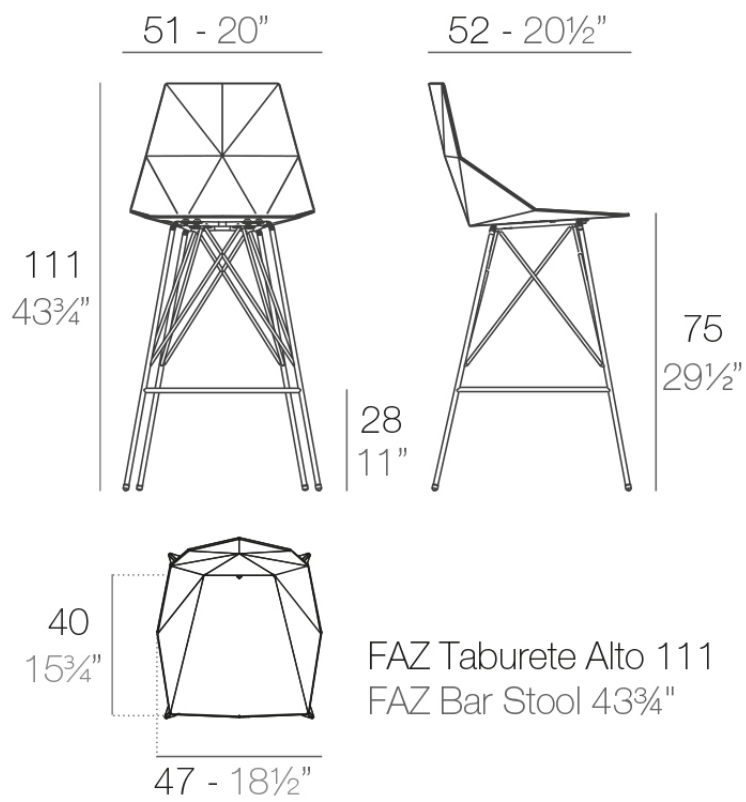

Faz bar stool 50x51x111cm

by Ramón Esteve

A commitment to minimalist aesthetics, Faz is a sleek and contemporary ensemble of outdoor furniture and planters designed by Ramón Esteve for Vondom. Esteve's creative vision for Faz transcends mere functionality and aims to integrate and harmonize with different spaces, be they residential or expansive installations. Through a deliberate selection of materials and the strategic incorporation of lighting elements, Esteve has created an atmosphere that exudes serenity, timelessness and an universality. His ability to blend form and function creates an immersive experience where the boundaries between indoors and outdoors are blurred, leaving behind only an impression of cohesive elegance. In short, he is the mastermind behind Faz's ambience.

Info

Description

Weight: 7.62 Kg

Finishes

finishes

BASIC PP
Ref. 54162

white

black

—

estructura

ALUMINIUM
Ref. VVAR02123

VONDOM

white

black

ecru

Ambients