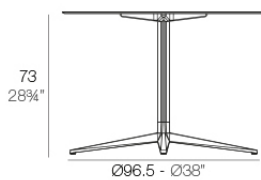

### Description

Extruded aluminum tube with cast aluminum base coated with epoxy baked painting. Item suitable for indoor and outdoor use. Table top not included.

Weight: 6.82 Kg

BASE 4 LEGS - BASE 4 PATAS