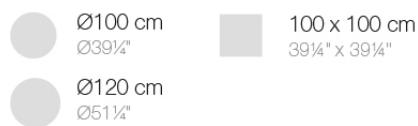

Info

Description

Extruded aluminum tube with cast aluminum base coated with epoxy baked painting. Item suitable for indoor and outdoor use. Table top not included.

Weight: 6.82 Kg

BASE 4 LEGS - BASE 4 PATAS

fixed top / fijo *ref. 54144*

fixed for glass / fijo para vidrio *ref. 54144V*

TABLE TOPS OPTIONS - OPCIONES SOBRES

FAZ BASE MESA Ø96'5 H50
FAZ TABLE BASE Ø38" H19 3/4"

Finishes

finishes

ALUMINIUM BASE

Ref. 54144V