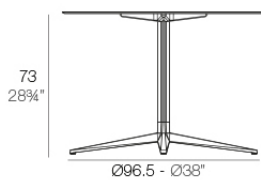

Info

Description

Extruded aluminum tube with cast aluminum base coated with epoxy baked painting. Item suitable for indoor and outdoor use. Table top not included.

Weight: 6.82 Kg

BASE 4 LEGS - BASE 4 PATAS

fixed top / fijo *ref. 54144*

fixed for glass / fijo para vidrio *ref. 54144V*

TABLE TOPS OPTIONS - OPCIONES SOBRES

FAZ BASE MESA Ø96'5 H50
FAZ TABLE BASE Ø38" H19 3/4"

Finishes

finishes

ALUMINIUM BASE

Ref. 54144V