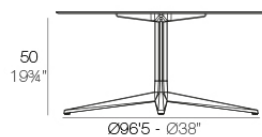

Faz 4-legged table base ø96,5x50h

by Ramón Esteve

A commitment to minimalist aesthetics, Faz is a sleek and contemporary ensemble of outdoor furniture and planters designed by Ramón Esteve for Vondom. Esteve's creative vision for Faz transcends mere functionality and aims to integrate and harmonize with different spaces, be they residential or expansive installations. Through a deliberate selection of materials and the strategic incorporation of lighting elements, Esteve has created an atmosphere that exudes serenity, timelessness and an universality. His ability to blend form and function creates an immersive experience where the boundaries between indoors and outdoors are blurred, leaving behind only an impression of cohesive elegance. In short, he is the mastermind behind Faz's ambience.

Info

Description

Extruded aluminum tube with cast aluminum base coated with epoxy baked painting. Item suitable for indoor and outdoor use. Table top not included.

Weight: 6.32 Kg

BASE 4 LEGS - BASE 4 PATAS