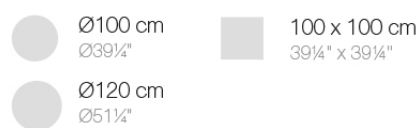

Info

Description

Extruded aluminum tube with cast aluminum base coated with epoxy baked painting. Item suitable for indoor and outdoor use. Table top not included.

Weight: 6.32 Kg

BASE 4 LEGS - BASE 4 PATAS

fixed top / fijo ref. 54143
fixed for glass / fijo para vidrio ref. 54143V

FAZ BASE MESA Ø96.5 H50
FAZ TABLE BASE Ø38" H19 3/4"

TABLE TOPS OPTIONS - OPCIONES SOBRES

Finishes

finishes

ALUMINIUM BASE

Ref. 54143V