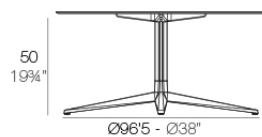

Faz 4-legged table base ø96,5x50h

by Ramón Esteve

A commitment to minimalist aesthetics, Faz is a sleek and contemporary ensemble of outdoor furniture and planters designed by Ramón Esteve for Vondom. Esteve's creative vision for Faz transcends mere functionality and aims to integrate and harmonize with different spaces, be they residential or expansive installations. Through a deliberate selection of materials and the strategic incorporation of lighting elements, Ramón Esteve has created an atmosphere that exudes serenity, timelessness and an universality. His ability to blend form and function creates an immersive experience where the boundaries between indoors and outdoors are blurred, leaving behind only an impression of cohesive elegance. In short, he is the mastermind behind Faz's ambience.

Info

Description

Extruded aluminum tube with cast aluminum base coated with epoxy baked painting. Item suitable for indoor and outdoor use. Table top not included.

Weight: 6.32 Kg

BASE 4 LEGS - BASE 4 PATAS