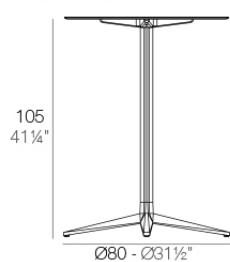

Faz table base ø80x105h

by Ramón Esteve

A commitment to minimalist aesthetics, Faz is a sleek and contemporary ensemble of outdoor furniture and planters designed by Ramón Esteve for Vondom. Esteve's creative vision for Faz transcends mere functionality and aims to integrate and harmonize with different spaces, be they residential or expansive installations. Through a deliberate selection of materials and the strategic incorporation of lighting elements, Ramón Esteve has created an atmosphere that exudes serenity, timelessness and an universality. His ability to blend form and function creates an immersive experience where the boundaries between indoors and outdoors are blurred, leaving behind only an impression of cohesive elegance. In short, he is the mastermind behind Faz's ambience.

Info

Description

Weight: 6.56 Kg

BASE 4 LEGS - BASE 4 PATAS

fixed top / fijo ref: 54142
fixed for glass / fijo para vidrio ref: 54142V

FAZ BASE MESA Ø80 H105
FAZ TABLE BASE Ø31½" H41¼"

TABLE TOPS OPTIONS - OPCIONES SOBRES

69 x 69 cm
27¼" x 27¼"

Finishes

finishes

ALUMINIUM BASE

Ref. 54142V

white

ecru

smoked