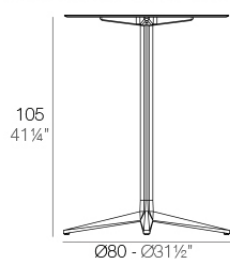

Faz table base ø80x105h

by Ramón Esteve

A commitment to minimalist aesthetics, Faz is a sleek and contemporary ensemble of outdoor furniture and planters designed by Ramón Esteve for Vondom. Esteve's creative vision for Faz transcends mere functionality and aims to integrate and harmonize with different spaces, be they residential or expansive installations. Through a deliberate selection of materials and the strategic incorporation of lighting elements, Esteve has created an atmosphere that exudes serenity, timelessness and an universality. His ability to blend form and function creates an immersive experience where the boundaries between indoors and outdoors are blurred, leaving behind only an impression of cohesive elegance. In short, he is the mastermind behind Faz's ambience.

Info

Description

Weight: 6.56 Kg

BASE 4 LEGS - BASE 4 PATAS

fixed top / fijo ref: 54142
fixed for glass / fijo para vidrio ref: 54142V

FAZ BASE MESA Ø80 H105
FAZ TABLE BASE Ø31 1/2" H41 1/4"

TABLE TOPS OPTIONS - OPCIONES SOBRES

69 x 69 cm
27 1/4" x 27 1/4"

Finishes

finishes

ALUMINIUM BASE

Ref. 54142V

white

british gray

traffic gray