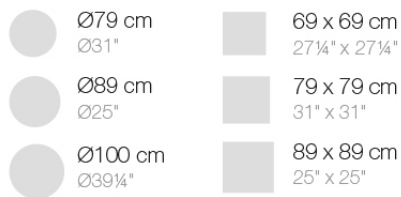

Info

Description

Weight: 5.31 Kg

BASE 4 LEGS - BASE 4 PATAS

fixed top / fijo ref. 54140
fixed for glass / fijo para vidrio ref. 54140V

FAZ BASE MESA Ø80 H50
FAZ TABLE BASE Ø31 1/2" H19 3/4"

TABLE TOPS OPTIONS - OPCIONES SOBRES