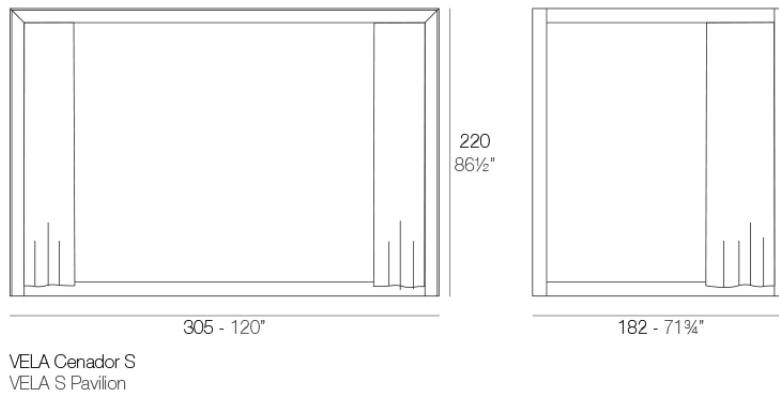

Info

Description

Canopy system made of thermo-lacquered aluminium profiles. Roller manufactures in plastic canvas (Sunvision).

Weight: 60.84 Kg

Finishes

finishes

LACQUERED

Ref. 54130F