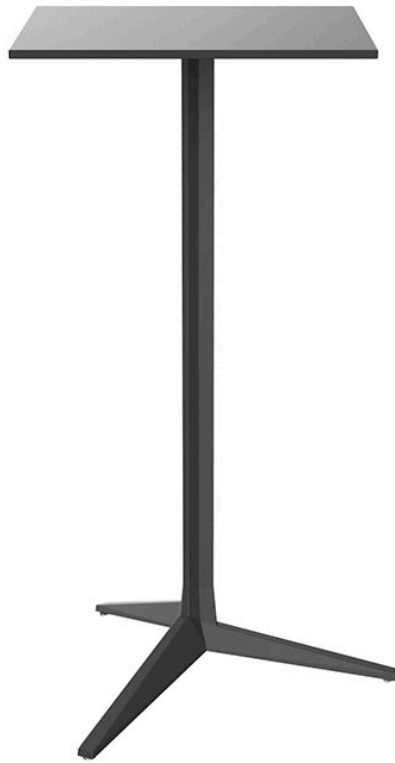

Faz table base h:105cm

by Ramón Esteve

A commitment to minimalist aesthetics, Faz is a sleek and contemporary ensemble of outdoor furniture and planters designed by Ramón Esteve for Vondom. Esteve's creative vision for Faz transcends mere functionality and aims to integrate and harmonize with different spaces, be they residential or expansive installations. Through a deliberate selection of materials and the strategic incorporation of lighting elements, Ramón Esteve has created an atmosphere that exudes serenity, timelessness and an universality. His ability to blend form and function creates an immersive experience where the boundaries between indoors and outdoors are blurred, leaving behind only an impression of cohesive elegance. In short, he is the mastermind behind Faz's ambience.

Info

Description

Extruded aluminum tube with cast aluminum base coated with epoxy baked painting. Item suitable for indoor and outdoor use. Table top not included.

Weight: 5 Kg

BASE 3 LEGS - BASE 3 PATAS

fixed top / fijo ref. 54127
collapsible top / abatible ref. 54127T
fixed for glass / fijo para vidrio ref. 54127V

FAZ BASE MESA Ø65 H105
FAZ TABLE BASE Ø25½" H41¼"

TABLE TOPS OPTIONS - OPCIONES SOBRES

Finishes

finishes

ALUMINIUM BASE

Ref. 54127V

white

ecru

blue

gray

anthracite

black

ocean

Powder coated aluminum base with non collapsable aluminum attachment powder coated, made exclusively for our glass tops.

Ambients