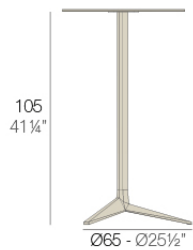

Faz table base h:105cm

by Ramón Esteve

A commitment to minimalist aesthetics, Faz is a sleek and contemporary ensemble of outdoor furniture and planters designed by Ramón Esteve for Vondom. Esteve's creative vision for Faz transcends mere functionality and aims to integrate and harmonize with different spaces, be they residential or expansive installations. Through a deliberate selection of materials and the strategic incorporation of lighting elements, Esteve has created an atmosphere that exudes serenity, timelessness and an universality. His ability to blend form and function creates an immersive experience where the boundaries between indoors and outdoors are blurred, leaving behind only an impression of cohesive elegance. In short, he is the mastermind behind Faz's ambience.

Info

Description

Extruded aluminum tube with cast aluminum base coated with epoxy baked painting. Item suitable for indoor and outdoor use. Table top not included.

Weight: 5 Kg

BASE 3 LEGS - BASE 3 PATAS

fixed top / fijo ref. 54127
collapsible top / abatible ref. 54127T
fixed for glass / fijo para vidrio ref. 54127V

FAZ BASE MESA Ø65 H105
FAZ TABLE BASE Ø25½" H41¼"

TABLE TOPS OPTIONS - OPCIONES SOBRES

Finishes

finishes

ALUMINIUM BASE

Ref. 54127V

white

british gray