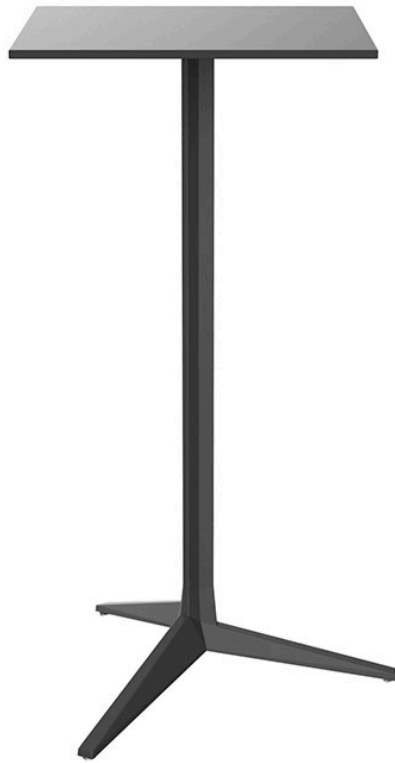

Faz table base h:105cm

by Ramón Esteve

A commitment to minimalist aesthetics, Faz is a sleek and contemporary ensemble of outdoor furniture and planters designed by Ramón Esteve for Vondom. Esteve's creative vision for Faz transcends mere functionality and aims to integrate and harmonize with different spaces, be they residential or expansive installations. Through a deliberate selection of materials and the strategic incorporation of lighting elements, Esteve has created an atmosphere that exudes serenity, timelessness and an universality. His ability to blend form and function creates an immersive experience where the boundaries between indoors and outdoors are blurred, leaving behind only an impression of cohesive elegance. In short, he is the mastermind behind Faz's ambience.

Info

Description

Extruded aluminum tube with cast aluminum base coated with epoxy baked painting. Item suitable for indoor and outdoor use. Table top not included.

Weight: 5 Kg

BASE 3 LEGS - BASE 3 PATAS

fixed top / fijo ref. 54127
collapsible top / abatible ref. 54127T
fixed for glass / fijo para vidrio ref. 54127V

FAZ BASE MESA Ø65 H105
FAZ TABLE BASE Ø25½" H41¼"

TABLE TOPS OPTIONS - OPCIONES SOBRES

Finishes

finishes

ALUMINIUM BASE

Ref. 54127V

white

british gray

traffic gray

black

ecru

crema

castoro fiber

cacao

notte blue

modo green