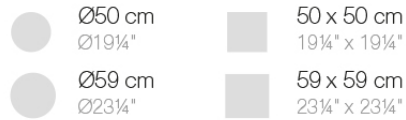

Info

Description

Extruded aluminum tube with cast aluminum base coated with epoxy baked painting. Item suitable for indoor and outdoor use. Table top not included.

Weight: 5 Kg

BASE 3 LEGS - BASE 3 PATAS

fixed top / fijo ref. 54127
collapsible top / abatible ref. 54127T
fixed for glass / fijo para vidrio ref. 54127V

FAZ BASE MESA Ø65 H105
FAZ TABLE BASE Ø25½" H41¼"

TABLE TOPS OPTIONS - OPCIONES SOBRES

Finishes

finishes

ALUMINIUM BASE

Ref. 54127V

white

ecru