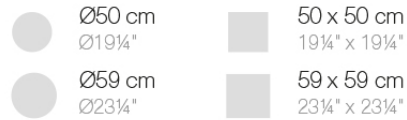

Info

Description

Extruded aluminum tube with cast aluminum base coated with epoxy baked painting. Item suitable for indoor and outdoor use. Table top not included.

Weight: 5 Kg

BASE 3 LEGS - BASE 3 PATAS

fixed top / fijo ref. 54127
collapsible top / abatible ref. 54127T
fixed for glass / fijo para vidrio ref. 54127V

FAZ BASE MESA Ø65 H105
FAZ TABLE BASE Ø25½" H41¼"

TABLE TOPS OPTIONS - OPCIONES SOBRES

Finishes

finishes

ALUMINIUM BASE

Ref. 54127V

white

british gray