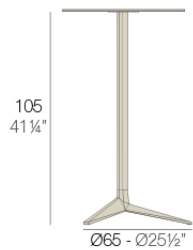

Faz table base h:105cm

by Ramón Esteve

A commitment to minimalist aesthetics, Faz is a sleek and contemporary ensemble of outdoor furniture and planters designed by Ramón Esteve for Vondom. Esteve's creative vision for Faz transcends mere functionality and aims to integrate and harmonize with different spaces, be they residential or expansive installations. Through a deliberate selection of materials and the strategic incorporation of lighting elements, Ramón Esteve has created an atmosphere that exudes serenity, timelessness and an universality. His ability to blend form and function creates an immersive experience where the boundaries between indoors and outdoors are blurred, leaving behind only an impression of cohesive elegance. In short, he is the mastermind behind Faz's ambience.

Info

Description

Extruded aluminum tube with cast aluminum base coated with epoxy baked painting. Item suitable for indoor and outdoor use. Table top not included.

Weight: 5 Kg

BASE 3 LEGS - BASE 3 PATAS

fixed top / fijo ref. 54127
collapsible top / abatible ref. 54127T
fixed for glass / fijo para vidrio ref. 54127V

FAZ BASE MESA Ø65 H105
FAZ TABLE BASE Ø25½" H41¼"

TABLE TOPS OPTIONS - OPCIONES SOBRES

Finishes

finishes

ALUMINIUM BASE

Ref. 54127V

white

ecru