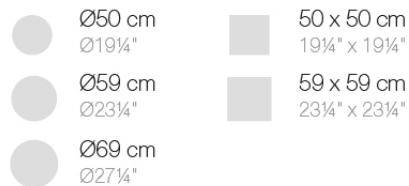

### Description

Extruded aluminum tube with cast aluminum base coated with epoxy baked painting. Item suitable for indoor and outdoor use. Table top not included.

Weight: 4.17 Kg

#### BASE 3 LEGS - BASE 3 PATAS

fixed top / fijo ref. 54126  
collapsible top / abatible ref. 54126T  
fixed for glass / fijo para vidrio ref. 54126V

FAZ BASE MESA Ø65 H73  
FAZ TABLE BASE Ø25 1/2" H28 3/4"