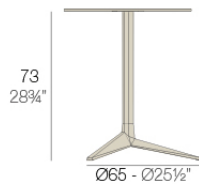

### Description

Extruded aluminum tube with cast aluminum base coated with epoxy baked painting. Item suitable for indoor and outdoor use. Table top not included.

Weight: 4.17 Kg

#### BASE 3 LEGS - BASE 3 PATAS

fixed top / fijo ref. 54126  
collapsible top / abatible ref. 54126T  
fixed for glass / fijo para vidrio ref. 54126V

FAZ BASE MESA Ø65 H73  
FAZ TABLE BASE Ø25 1/2" H28 3/4"