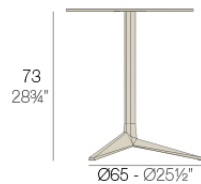

Faz table base h:73cm

by Ramón Esteve

A commitment to minimalist aesthetics, Faz is a sleek and contemporary ensemble of outdoor furniture and planters designed by Ramón Esteve for Vondom. Esteve's creative vision for Faz transcends mere functionality and aims to integrate and harmonize with different spaces, be they residential or expansive installations. Through a deliberate selection of materials and the strategic incorporation of lighting elements, Esteve has created an atmosphere that exudes serenity, timelessness and an universality. His ability to blend form and function creates an immersive experience where the boundaries between indoors and outdoors are blurred, leaving behind only an impression of cohesive elegance. In short, he is the mastermind behind Faz's ambience.

Info

Description

Extruded aluminum tube with cast aluminum base coated with epoxy baked painting. Item suitable for indoor and outdoor use. Table top not included.

Weight: 4.17 Kg

BASE 3 LEGS - BASE 3 PATAS

fixed top / fijo ref. 54126
collapsible top / abatible ref. 54126T
fixed for glass / fijo para vidrio ref. 54126V

FAZ BASE MESA Ø65 H73
FAZ TABLE BASE Ø25½" H28¾"

TABLE TOPS OPTIONS - OPCIONES SOBRES

Finishes