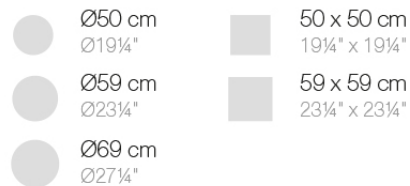

Info

Description

Extruded aluminum tube with cast aluminum base coated with epoxy baked painting. Item suitable for indoor and outdoor use. Table top not included.

Weight: 4.17 Kg

BASE 3 LEGS - BASE 3 PATAS

fixed top / fijo ref. 54126
collapsible top / abatible ref. 54126T
fixed for glass / fijo para vidrio ref. 54126V

FAZ BASE MESA Ø65 H73
FAZ TABLE BASE Ø25½" H28¾"

TABLE TOPS OPTIONS - OPCIONES SOBRES

Finishes