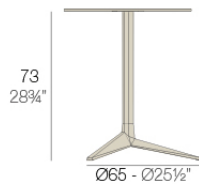

Faz table base h:73cm

by Ramón Esteve

A commitment to minimalist aesthetics, Faz is a sleek and contemporary ensemble of outdoor furniture and planters designed by Ramón Esteve for Vondom. Esteve's creative vision for Faz transcends mere functionality and aims to integrate and harmonize with different spaces, be they residential or expansive installations. Through a deliberate selection of materials and the strategic incorporation of lighting elements, Ramón Esteve has created an atmosphere that exudes serenity, timelessness and an universality. His ability to blend form and function creates an immersive experience where the boundaries between indoors and outdoors are blurred, leaving behind only an impression of cohesive elegance. In short, he is the mastermind behind Faz's ambience.

Info

Description

Extruded aluminum tube with cast aluminum base coated with epoxy baked painting. Item suitable for indoor and outdoor use. Table top not included.

Weight: 4.17 Kg

BASE 3 LEGS - BASE 3 PATAS

fixed top / fijo ref. 54126
collapsible top / abatible ref. 54126T
fixed for glass / fijo para vidrio ref. 54126V

FAZ BASE MESA Ø65 H73
FAZ TABLE BASE Ø25 1/2" H28 3/4"

TABLE TOPS OPTIONS - OPCIONES SOBRES