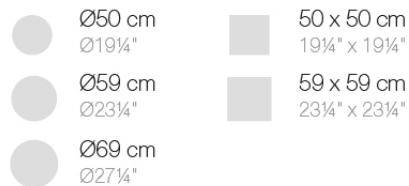

Info

Description

Extruded aluminum tube with cast aluminum base coated with epoxy baked painting. Item suitable for indoor and outdoor use. Table top not included.

Weight: 4.17 Kg

BASE 3 LEGS - BASE 3 PATAS

fixed top / fijo ref. 54126
collapsible top / abatible ref. 54126T
fixed for glass / fijo para vidrio ref. 54126V

FAZ BASE MESA Ø65 H73
FAZ TABLE BASE Ø25 1/2" H28 3/4"

TABLE TOPS OPTIONS - OPCIONES SOBRES