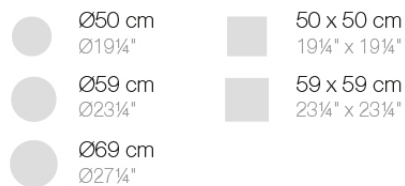

Info

Description

Extruded aluminum tube with cast aluminum base coated with epoxy baked painting. Item suitable for indoor and outdoor use. Table top not included.

Weight: 3.99 Kg

BASE 3 LEGS - BASE 3 PATAS

fixed top / fijo ref. 54125
collapsible top / abatible ref. 54125T
fixed for glass / fijo para vidrio ref. 54125V

FAZ BASE MESA Ø65 H50
FAZ TABLE BASE Ø25½" H19¾"

TABLE TOPS OPTIONS - OPCIONES SOBRES

Finishes