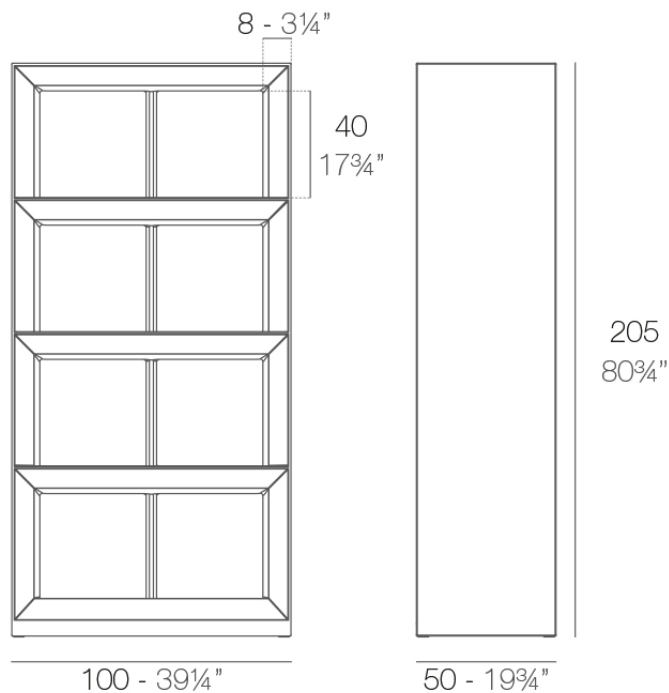

Info

Description

Made of polyethylene resin by rotational moulding. 100% Recyclable. Item suitable for indoor and outdoor use. Available in different finishes.

Weight: 40.05 Kg

VELA Contrabarra
VELA Shelving system