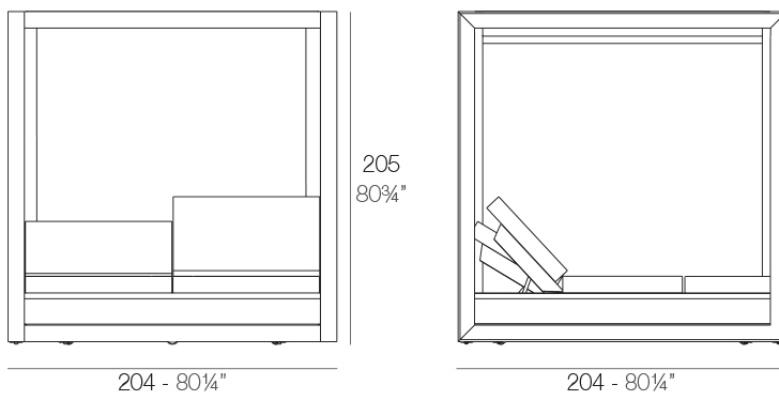

### Description

Canopy system made of thermo-lacquered aluminium profiles. Roller manufactures in plastic canvas (Batyline). Item suitable for indoor and outdoor use.

Weight: 94.91 Kg

VELA Pérgola con estor (daybed no incluido)  
VELA Canopy with blind (daybed not included)