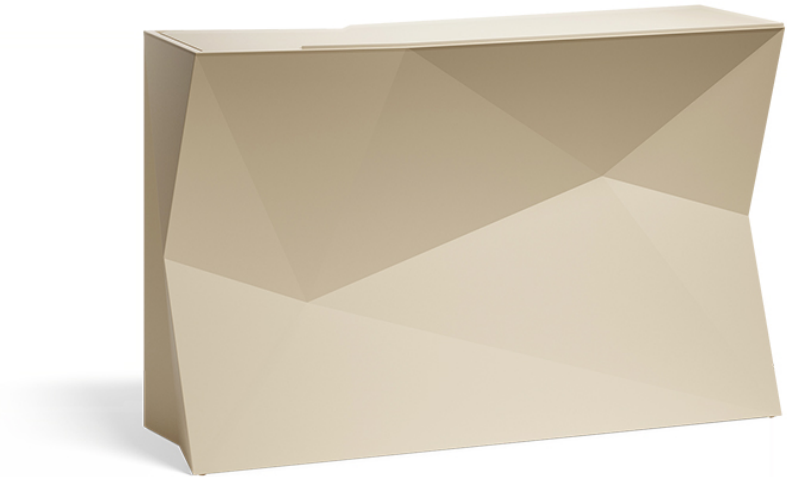

Faz bar with ice bucket

by Ramón Esteve

A commitment to minimalist aesthetics, Faz is a sleek and contemporary ensemble of outdoor furniture and planters designed by Ramón Esteve for Vondom. Esteve's creative vision for Faz transcends mere functionality and aims to integrate and harmonize with different spaces, be they residential or expansive installations. Through a deliberate selection of materials and the strategic incorporation of lighting elements, Esteve has created an atmosphere that exudes serenity, timelessness and an universality. His ability to blend form and function creates an immersive experience where the boundaries between indoors and outdoors are blurred, leaving behind only an impression of cohesive elegance. In short, he is the mastermind behind Faz's ambience.

Info

Description

Made of polyethylene resin by rotational moulding. 100% Recyclable. Item suitable for indoor and outdoor use. Available in different finishes.

Weight: 69.09 Kg

Combinations

2 X 54113
1 X 54114
3 X 54112
1 X 54111