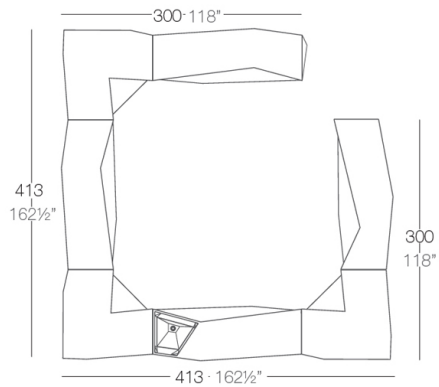

Info

Description

Made of polyethylene resin by rotational moulding. 100% Recyclable. Item suitable for indoor and outdoor use. Available in different finishes.

Weight: 69.09 Kg

Combinations

2 X 54113
1 X 54114
3 X 54112
1 X 54111