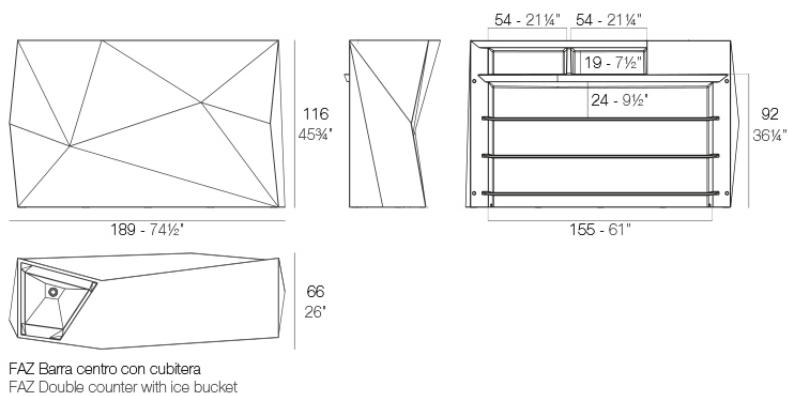

Info

Description

Made of polyethylene resin by rotational moulding. 100% Recyclable. Item suitable for indoor and outdoor use. Available in different finishes.

Weight: 69.09 Kg

Combinations

2 X 54113
1 X 54114
3 X 54112
1 X 54111