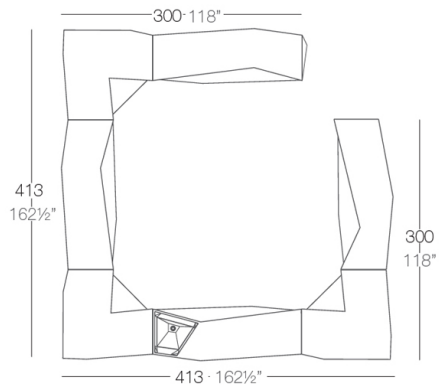

Info

Description

Made of polyethylene resin by rotational moulding. 100% Recyclable. Item suitable for indoor and outdoor use. Available in different finishes.

Weight: 69.09 Kg

Combinations

2 X 54113
1 X 54114
3 X 54112
1 X 54111