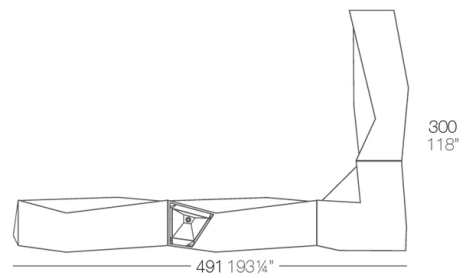

Info

Description

Made of polyethylene resin by rotational moulding. 100% Recyclable. Item suitable for indoor and outdoor use. Available in different finishes.

Weight: 69.09 Kg

Combinations

2 X 54113
1 X 54114
3 X 54112
1 X 54111