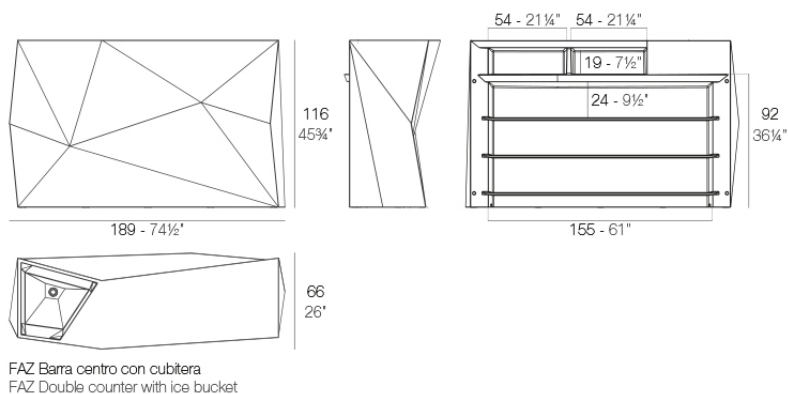

Info

Description

Made of polyethylene resin by rotational moulding. 100% Recyclable. Item suitable for indoor and outdoor use. Available in different finishes.

Weight: 69.09 Kg

Combinations

2 X 54113
1 X 54114
3 X 54112
1 X 54111