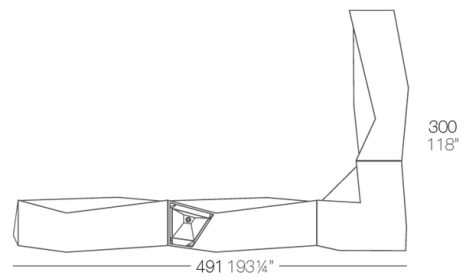

Info

Description

Made of polyethylene resin by rotational moulding. 100% Recyclable. Item suitable for indoor and outdoor use. Available in different finishes.

Weight: 54.09 Kg

Combinations

- 2 X 54113
- 1 X 54114
- 3 X 54112
- 1 X 54111