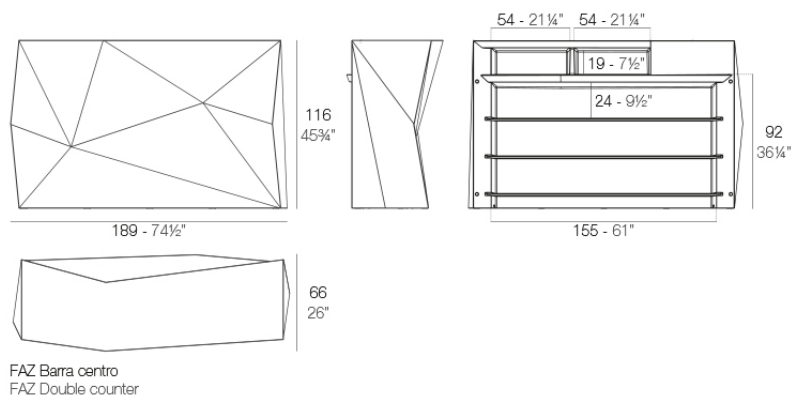

Info

Description

Made of polyethylene resin by rotational moulding. 100% Recyclable. Item suitable for indoor and outdoor use. Available in different finishes.

Weight: 54.09 Kg

Combinations

2 X 54113
1 X 54114
3 X 54112
1 X 54111