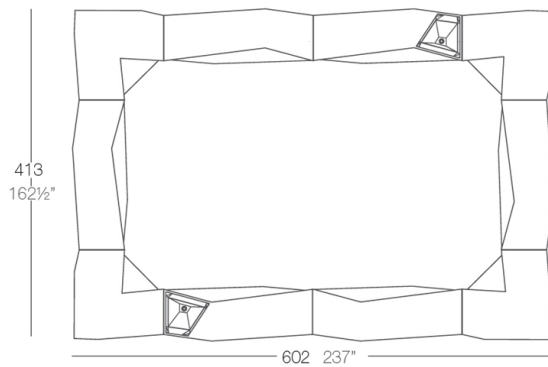

4 X 54113
2 X 54114
4 X 54112