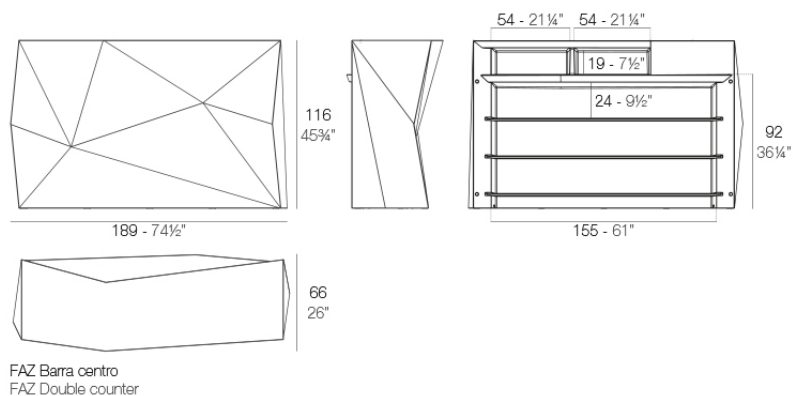

Info

Description

Made of polyethylene resin by rotational moulding. 100% Recyclable. Item suitable for indoor and outdoor use. Available in different finishes.

Weight: 54.09 Kg

Combinations

- 2 X 54113
- 1 X 54114
- 3 X 54112
- 1 X 54111