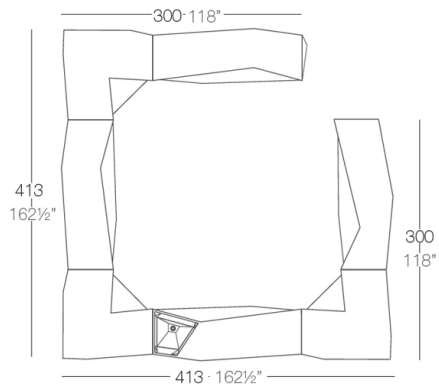

Info

Description

Made of polyethylene resin by rotational moulding. 100% Recyclable. Item suitable for indoor and outdoor use. Available in different finishes.

Weight: 54.09 Kg

Combinations

- 2 X 54113
- 1 X 54114
- 3 X 54112
- 1 X 54111