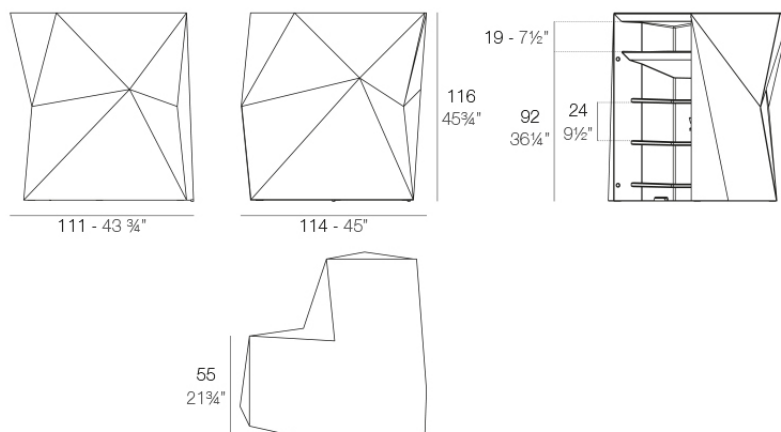

Faz corner bar

by Ramón Esteve

A commitment to minimalist aesthetics, Faz is a sleek and contemporary ensemble of outdoor furniture and planters designed by Ramón Esteve for Vondom. Esteve's creative vision for Faz transcends mere functionality and aims to integrate and harmonize with different spaces, be they residential or expansive installations. Through a deliberate selection of materials and the strategic incorporation of lighting elements, Ramón Esteve has created an atmosphere that exudes serenity, timelessness and an universality. His ability to blend form and function creates an immersive experience where the boundaries between indoors and outdoors are blurred, leaving behind only an impression of cohesive elegance. In short, he is the mastermind behind Faz's ambience.

Info

Description

Made of polyethylene resin by rotational moulding. 100% Recyclable. Item suitable for indoor and outdoor use. Available in different finishes.

Weight: 45.51 Kg

FAZ Barra esquina
FAZ Corner counter