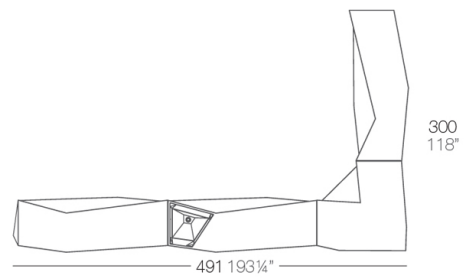

1 X 54113
1 X 54114
1 X 54112
1 X 54111