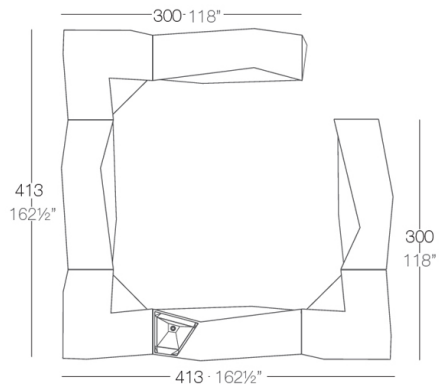

Combinations

---

2 X 54113
1 X 54114
3 X 54112
1 X 54111