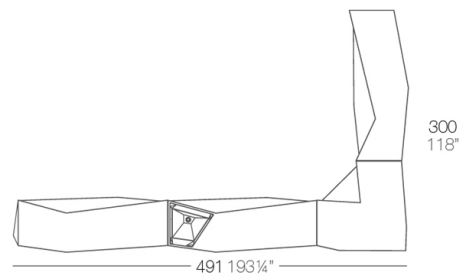

### Description

Made of polyethylene resin by rotational moulding. 100% Recyclable. Item suitable for indoor and outdoor use. Available in different finishes.

Weight: 45.05 Kg

## Combinations

---

2 X 54113  
1 X 54114  
3 X 54112  
1 X 54111

1 X 54113  
1 X 54114  
1 X 54112  
1 X 54111