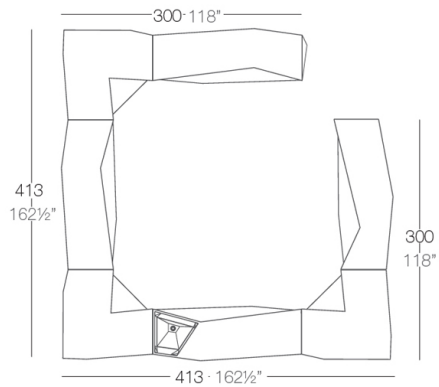

Combinations

---

2 X 54113
1 X 54114
3 X 54112
1 X 54111