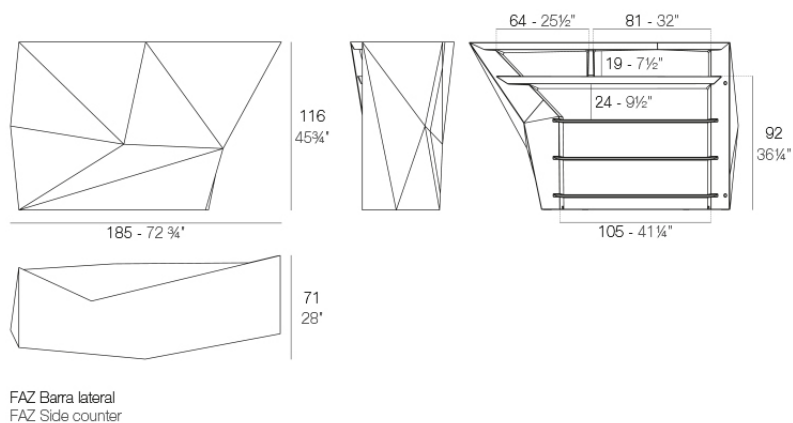

### Description

Made of polyethylene resin by rotational moulding. 100% Recyclable. Item suitable for indoor and outdoor use. Available in different finishes.

Weight: 45.05 Kg