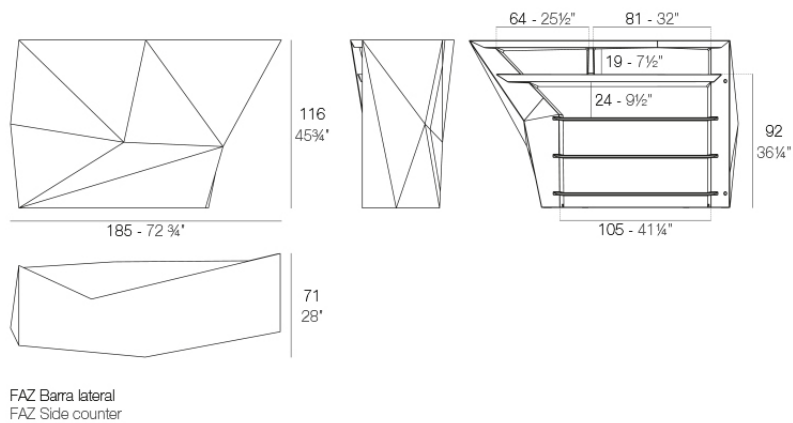

### Description

Made of polyethylene resin by rotational moulding. 100% Recyclable. Item suitable for indoor and outdoor use. Available in different finishes.

Weight: 45.05 Kg