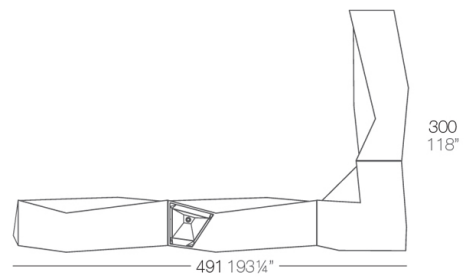

### Description

Made of polyethylene resin by rotational moulding. 100% Recyclable. Item suitable for indoor and outdoor use. Available in different finishes.

Weight: 45.05 Kg

## Combinations

---

2 X 54113  
1 X 54114  
3 X 54112  
1 X 54111

1 X 54113  
1 X 54114  
1 X 54112  
1 X 54111