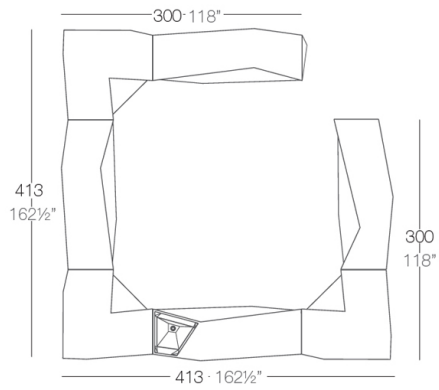

Info

Description

Made of polyethylene resin by rotational moulding. 100% Recyclable. Item suitable for indoor and outdoor use. Available in different finishes.

Weight: 45.05 Kg

Combinations

2 X 54113
1 X 54114
3 X 54112
1 X 54111