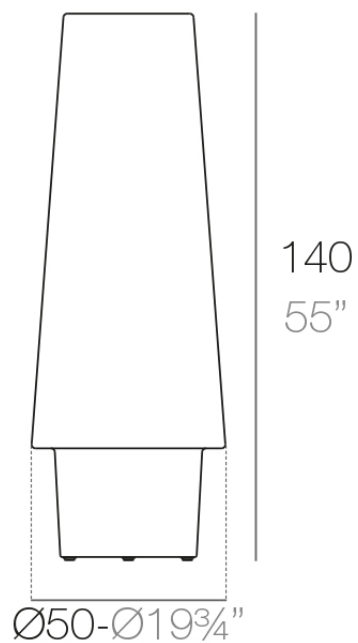

Info

Description

Made of polyethylene resin by rotational moulding. 100% Recyclable. Item suitable for indoor and outdoor use. Available in different finishes.

Weight: 10.05 Kg

ULM Lámpara
ULM Lamp

Finishes