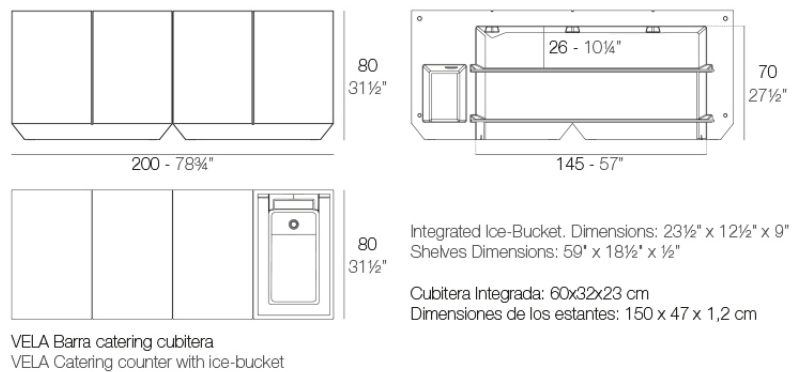

### Description

Made of polyethylene resin by rotational moulding. 100% Recyclable. Item suitable for indoor and outdoor use. Available in different finishes.

Weight: 65.6 Kg