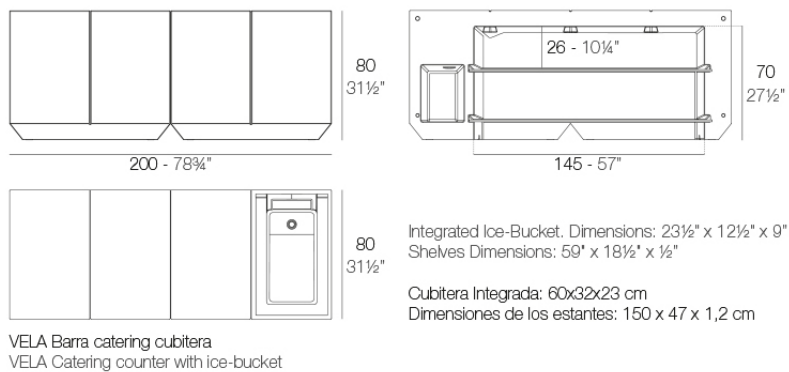

Info

Description

Made of polyethylene resin by rotational moulding. 100% Recyclable. Item suitable for indoor and outdoor use. Available in different finishes.

Weight: 65.6 Kg

Accessories

- **BLUETOOTH**

Link your smartphone or tablet to the sound system via Bluetooth.