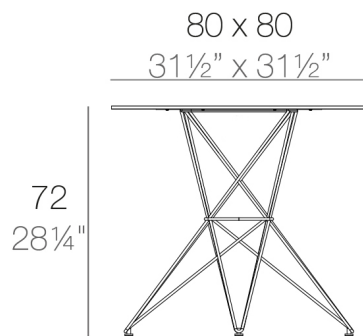

Faz table stainless base 80x80

by Ramón Esteve

A commitment to minimalist aesthetics, Faz is a sleek and contemporary ensemble of outdoor furniture and planters designed by Ramón Esteve for Vondom. Esteve's creative vision for Faz transcends mere functionality and aims to integrate and harmonize with different spaces, be they residential or expansive installations. Through a deliberate selection of materials and the strategic incorporation of lighting elements, Ramón Esteve has created an atmosphere that exudes serenity, timelessness and an universality. His ability to blend form and function creates an immersive experience where the boundaries between indoors and outdoors are blurred, leaving behind only an impression of cohesive elegance. In short, he is the mastermind behind Faz's ambience.

Info

Description

Made of polyethylene resin by rotational moulding. 100% Recyclable. Item suitable for indoor and outdoor use. Available in different finishes.

Weight: 11.2 Kg

FAZ Mesa Inox 80x80
FAZ Dinning Table
Stainless Base 31½" x 27½"