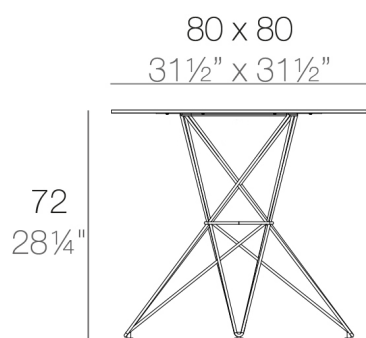

Faz table stainless base 80x80

by Ramón Esteve

A commitment to minimalist aesthetics, Faz is a sleek and contemporary ensemble of outdoor furniture and planters designed by Ramón Esteve for Vondom. Esteve's creative vision for Faz transcends mere functionality and aims to integrate and harmonize with different spaces, be they residential or expansive installations. Through a deliberate selection of materials and the strategic incorporation of lighting elements, Ramón Esteve has created an atmosphere that exudes serenity, timelessness and an universality. His ability to blend form and function creates an immersive experience where the boundaries between indoors and outdoors are blurred, leaving behind only an impression of cohesive elegance. In short, he is the mastermind behind Faz's ambience.

Info

Description

Made of polyethylene resin by rotational moulding. 100% Recyclable. Item suitable for indoor and outdoor use. Available in different finishes.

Weight: 11.2 Kg

FAZ Mesa Inox 80x80
FAZ Dinning Table
Stainless Base 31½" x 27½"