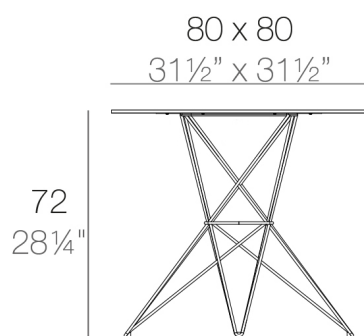

## Faz table stainless base 80x80

by Ramón Esteve

A commitment to minimalist aesthetics, Faz is a sleek and contemporary ensemble of outdoor furniture and planters designed by Ramón Esteve for Vondom. Esteve's creative vision for Faz transcends mere functionality and aims to integrate and harmonize with different spaces, be they residential or expansive installations. Through a deliberate selection of materials and the strategic incorporation of lighting elements, Esteve has created an atmosphere that exudes serenity, timelessness and an universality. His ability to blend form and function creates an immersive experience where the boundaries between indoors and outdoors are blurred, leaving behind only an impression of cohesive elegance. In short, he is the mastermind behind Faz's ambience.

### Description

Made of polyethylene resin by rotational moulding. 100% Recyclable. Item suitable for indoor and outdoor use. Available in different finishes.

Weight: 11.2 Kg

FAZ Mesa Inox 80x80  
FAZ Dinning Table  
Stainless Base 31½" x 27½"