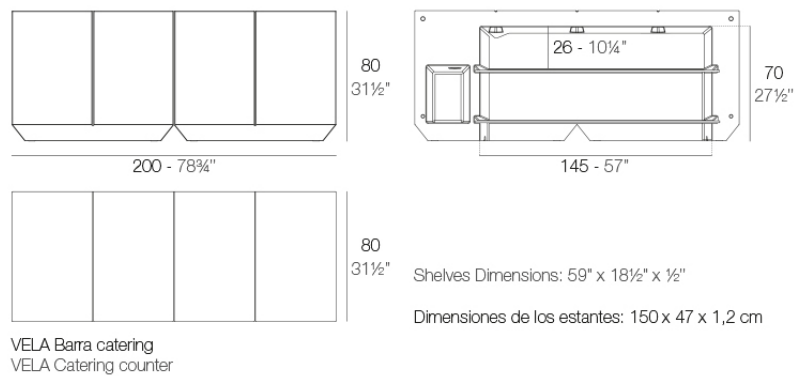

### Description

Made of polyethylene resin by rotational moulding. 100% Recyclable. Item suitable for indoor and outdoor use. Available in different finishes.

Weight: 62.37 Kg