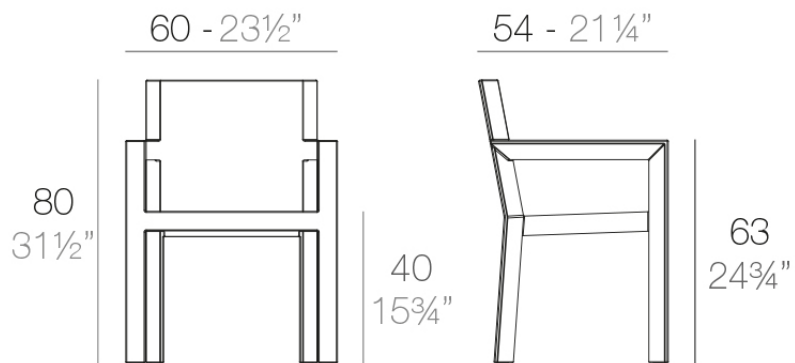

## Frame chair with arms

by Ramón Esteve

Frame, outdoor collection by Ramon Esteve, using elementary geometry as a framework, serene and timeless shapes were generated through a process of exploration. The endless possibilities offered by advanced technology and materials served as the inspiration to push boundaries and discover limitless possibilities.

### Description

Made of polyethylene resin by rotational moulding. 100% Recyclable. Item suitable for indoor and outdoor use. Available in different finishes.

Weight: 7.05 Kg

FRAME Silla con brazos  
FRAME Armchair