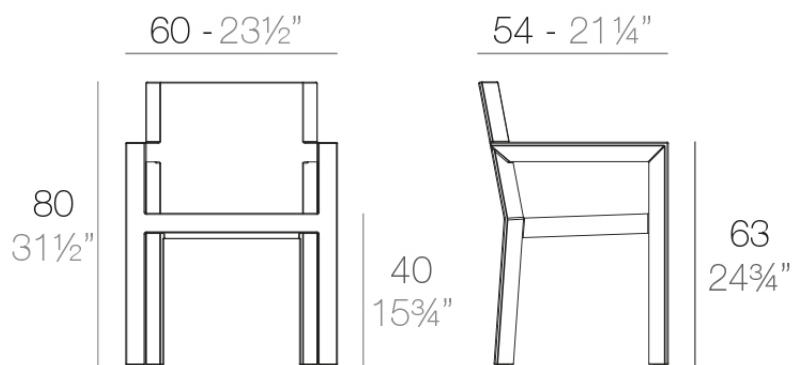

Frame chair with arms

by Ramón Esteve

Frame, outdoor collection by Ramon Esteve, using elementary geometry as a framework, serene and timeless shapes were generated through a process of exploration. The endless possibilities offered by advanced technology and materials served as the inspiration to push boundaries and discover limitless possibilities.

Info

Description

Made of polyethylene resin by rotational moulding. 100% Recyclable. Item suitable for indoor and outdoor use. Available in different finishes.

Weight: 7.05 Kg

FRAME Silla con brazos
FRAME Armchair