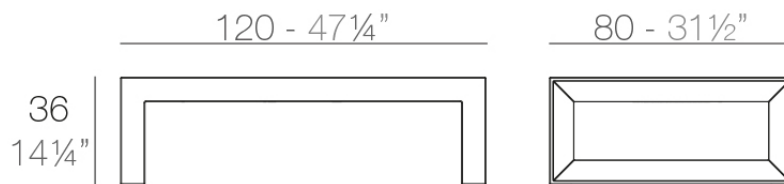

Frame coffee table 120x80x35

by Ramón Esteve

Frame, outdoor collection by Ramon Esteve, using elementary geometry as a framework, serene and timeless shapes were generated through a process of exploration. The endless possibilities offered by advanced technology and materials served as the inspiration to push boundaries and discover limitless possibilities.

Info

Description

Made of polyethylene resin by rotational moulding. 100% Recyclable. Item suitable for indoor and outdoor use. Available in different finishes.

Weight: 18.05 Kg

FRAME Mesa Baja
FRAME Low Table