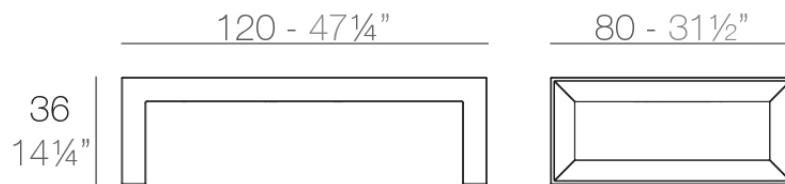

Frame coffee table 120x80x35

by Ramón Esteve

Frame, outdoor collection by Ramon Esteve, using elementary geometry as a framework, serene and timeless shapes were generated through a process of exploration. The endless possibilities offered by advanced technology and materials served as the inspiration to push boundaries and discover limitless possibilities.

Info

Description

Made of polyethylene resin by rotational moulding. 100% Recyclable. Item suitable for indoor and outdoor use. Available in different finishes.

Weight: 18.05 Kg

FRAME Mesa Baja
FRAME Low Table