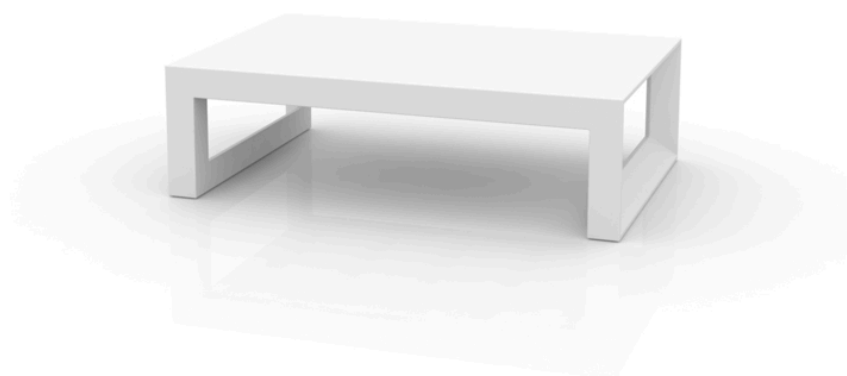

## Frame coffee table 120x80x35

by Ramón Esteve

Frame, outdoor collection by Ramon Esteve, using elementary geometry as a framework, serene and timeless shapes were generated through a process of exploration. The endless possibilities offered by advanced technology and materials served as the inspiration to push boundaries and discover limitless possibilities.

### Description

Made of polyethylene resin by rotational moulding. 100% Recyclable. Item suitable for indoor and outdoor use. Available in different finishes.

Weight: 18.05 Kg

FRAME Mesa Baja  
FRAME Low Table