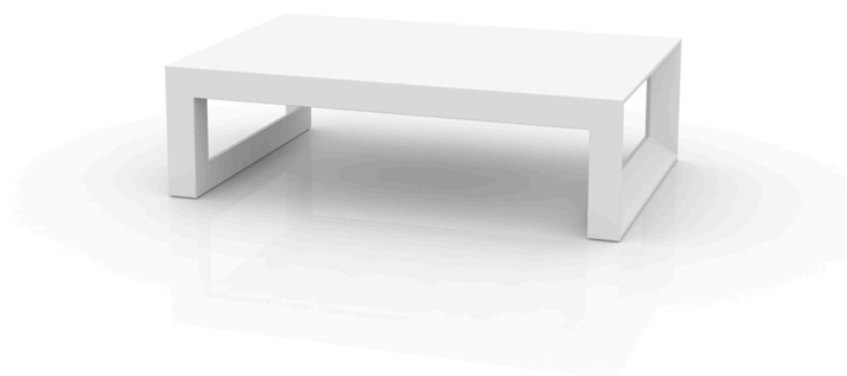

Frame coffee table 120x80x35

by Ramón Esteve

Frame, outdoor collection by Ramon Esteve, using elementary geometry as a framework, serene and timeless shapes were generated through a process of exploration. The endless possibilities offered by advanced technology and materials served as the inspiration to push boundaries and discover limitless possibilities.

Info

Description

Made of polyethylene resin by rotational moulding. 100% Recyclable. Item suitable for indoor and outdoor use. Available in different finishes.

Weight: 18.05 Kg

FRAME Mesa Baja
FRAME Low Table