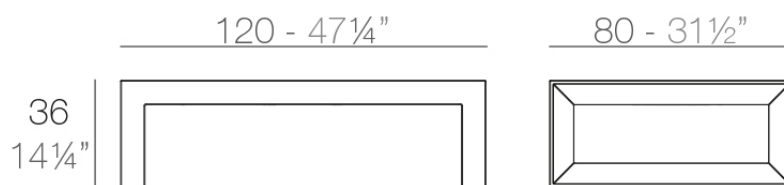

## Frame coffee table 120x80x35

by Ramón Esteve

Frame, outdoor collection by Ramon Esteve, using elementary geometry as a framework, serene and timeless shapes were generated through a process of exploration. The endless possibilities offered by advanced technology and materials served as the inspiration to push boundaries and discover limitless possibilities.

### Description

Made of polyethylene resin by rotational moulding. 100% Recyclable. Item suitable for indoor and outdoor use. Available in different finishes.

Weight: 18.05 Kg

FRAME Mesa Baja  
FRAME Low Table