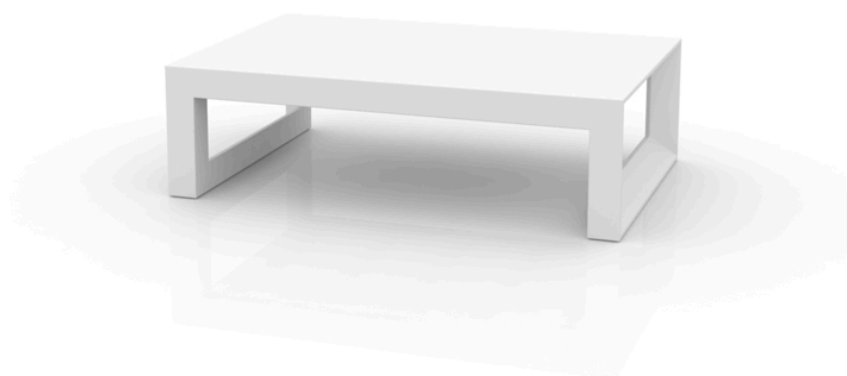

## Frame low tables

by Ramón Esteve

Frame, outdoor collection by Ramon Esteve, using elementary geometry as a framework, serene and timeless shapes were generated through a process of exploration. The endless possibilities offered by advanced technology and materials served as the inspiration to push boundaries and discover limitless possibilities.

### Description

Made of polyethylene resin by rotational moulding. 100% Recyclable. Item suitable for indoor and outdoor use. Available in different finishes.