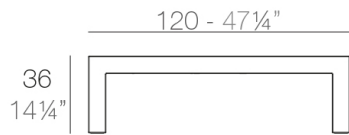

Modules

FRAME Mesa Baja
FRAME Low Table