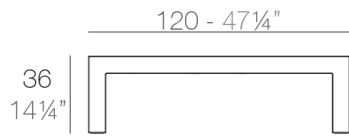

Modules

FRAME Mesa Baja
FRAME Low Table