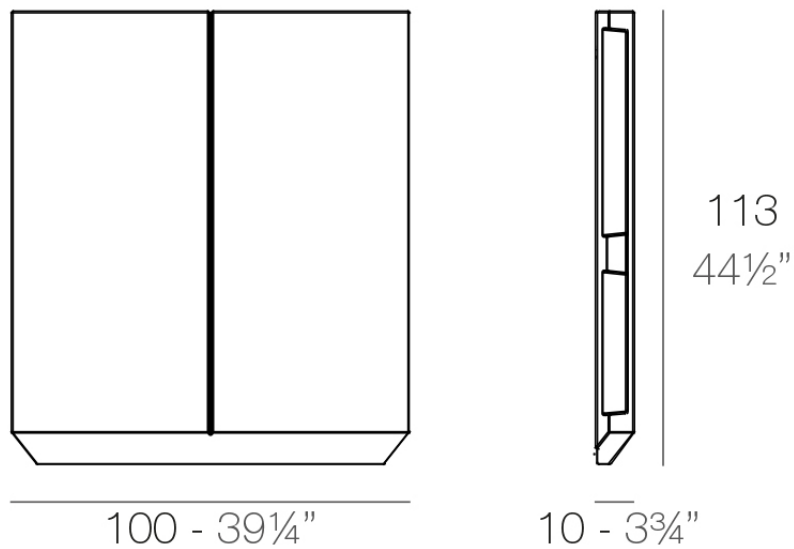

Info

Description

Made of polyethylene resin by rotational moulding. 100% Recyclable. Item suitable for indoor and outdoor use. Available in different finishes.

Weight: 14.95 Kg

VELA Puerta barra (con bisagra)
VELA Counter door (with hinge)