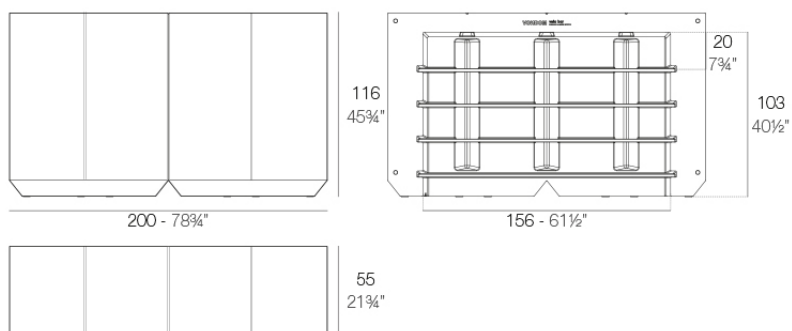

Info

Description

Made of polyethylene resin by rotational moulding. 100% Recyclable. Item suitable for indoor and outdoor use. Available in different finishes.

Weight: 65.2 Kg

VELA Barra
VELA Double counter