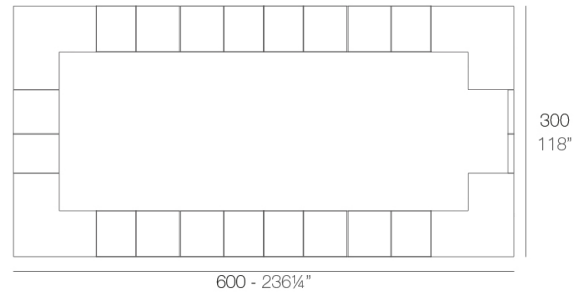

- 4 x 54082 Barra - Double counter
- 1 x 54081 Barra 100 - Single counter
- 4 x 54083 Barra esquina - Corner counter
- 1 x 54084 Puerta barra (con bisagra) - Counter door (with hinge)