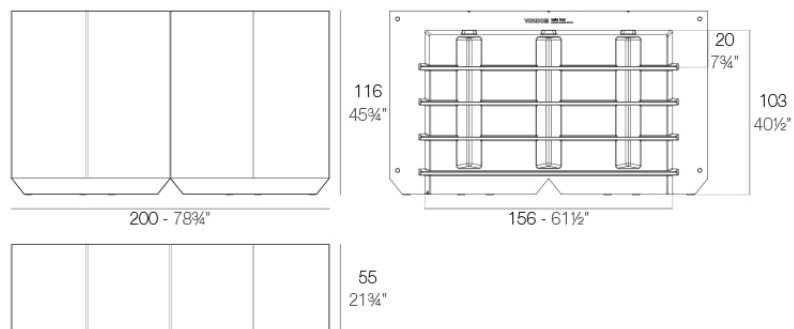

### Description

Made of polyethylene resin by rotational moulding. 100% Recyclable. Item suitable for indoor and outdoor use. Available in different finishes.

Weight: 65.2 Kg

VELA Barra  
VELA Double counter