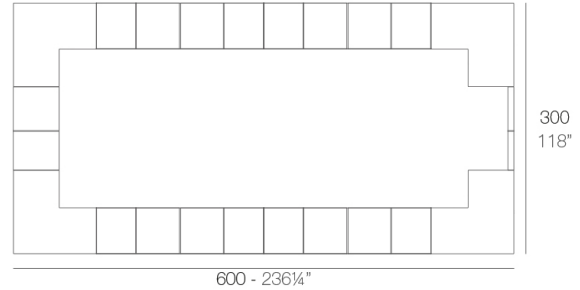

- 4 x 54082 Barra - Double counter
- 1 x 54081 Barra 100 - Single counter
- 4 x 54083 Barra esquina - Corner counter
- 1 x 54084 Puerta barra (con bisagra) - Counter door (with hinge)