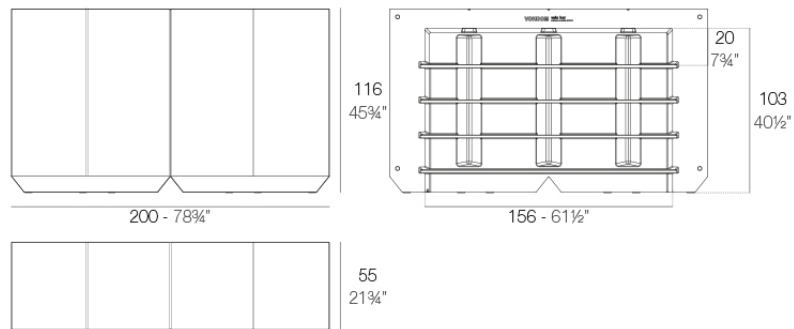

### Description

Made of polyethylene resin by rotational moulding. 100% Recyclable. Item suitable for indoor and outdoor use. Available in different finishes.

Weight: 65.2 Kg

VELA Barra  
VELA Double counter