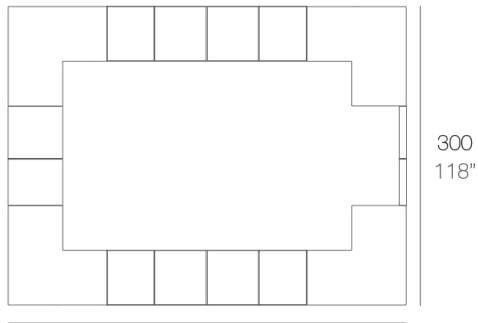

Combinations

- 2 x 54082 Barra - Double counter
- 1 x 54081 Barra 100 - Single counter
- 4 x 54083 Barra esquina - Corner counter
- 1 x 54084 Puerta barra (con bisagra) - Counter door (with hinge)