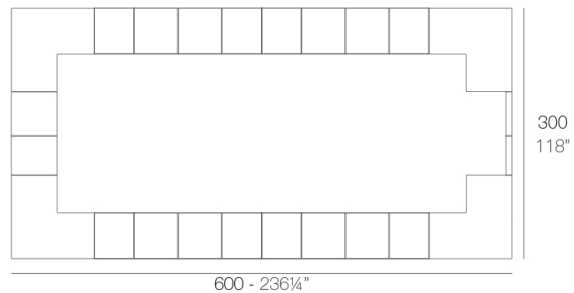

- 4 x 54082 Barra - Double counter
- 1 x 54081 Barra 100 - Single counter
- 4 x 54083 Barra esquina - Corner counter
- 1 x 54084 Puerta barra (con bisagra) - Counter door (with hinge)