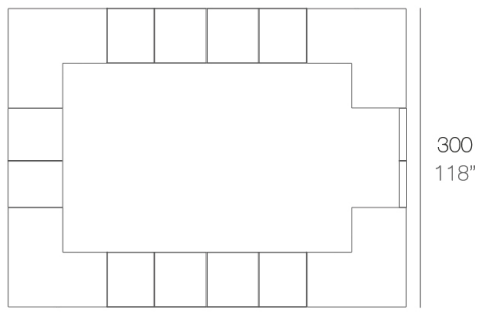

Combinations

- 2 x 54082 Barra - Double counter
- 1 x 54081 Barra 100 - Single counter
- 4 x 54083 Barra esquina - Corner counter
- 1 x 54084 Puerta barra (con bisagra) - Counter door (with hinge)