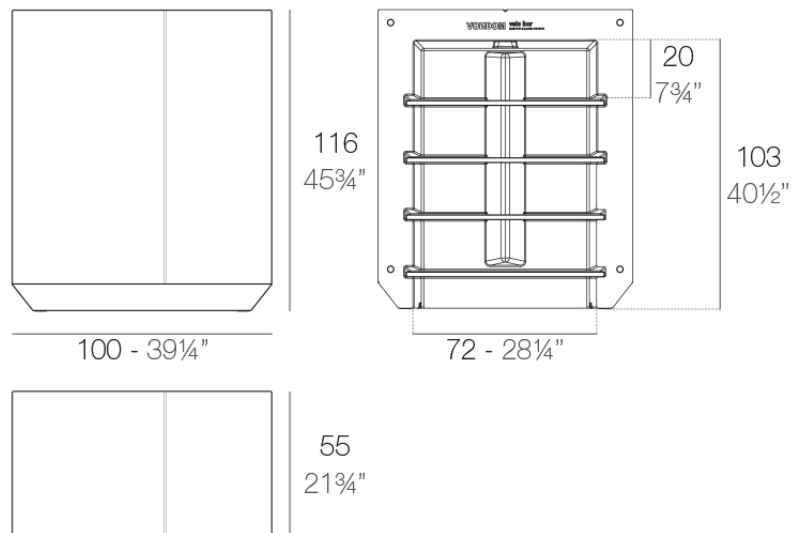

Info

Description

Made of polyethylene resin by rotational moulding. 100% Recyclable. Item suitable for indoor and outdoor use. Available in different finishes.

Weight: 35 Kg

VELA Barra 100
VELA Single counter