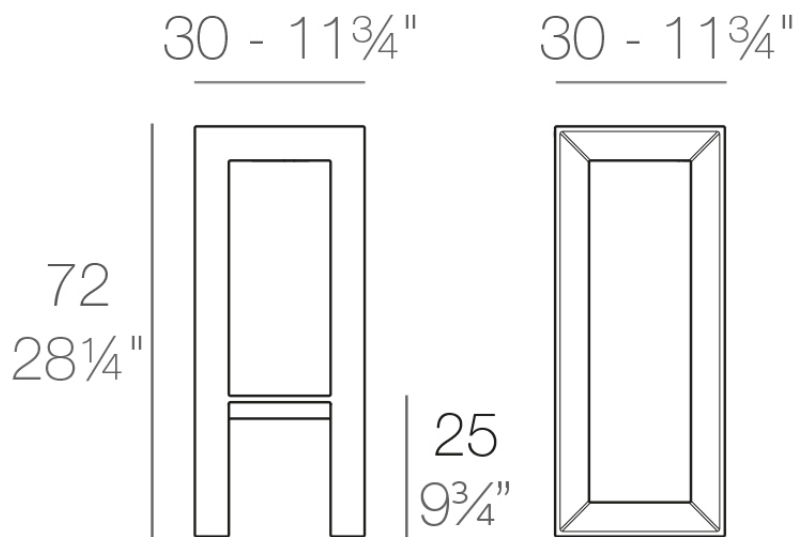

Frame bar stool

by Ramón Esteve

Frame, outdoor collection by Ramon Esteve, using elementary geometry as a framework, serene and timeless shapes were generated through a process of exploration. The endless possibilities offered by advanced technology and materials served as the inspiration to push boundaries and discover limitless possibilities.

Info

Description

Made of polyethylene resin by rotational moulding. 100% Recyclable. Item suitable for indoor and outdoor use. Available in different finishes.

Weight: 4 Kg

FRAME Taburete Alto
FRAME Bar Stool