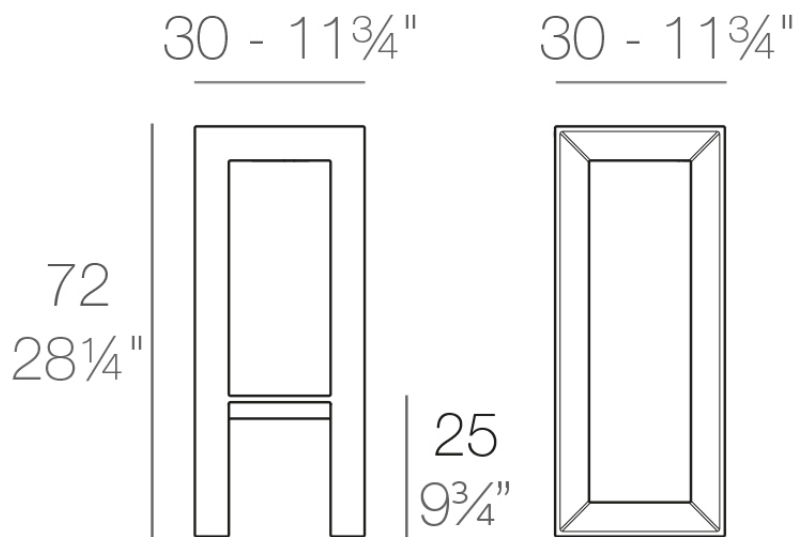

Frame bar stool

by Ramón Esteve

Frame, outdoor collection by Ramon Esteve, using elementary geometry as a framework, serene and timeless shapes were generated through a process of exploration. The endless possibilities offered by advanced technology and materials served as the inspiration to push boundaries and discover limitless possibilities.

Info

Description

Made of polyethylene resin by rotational moulding. 100% Recyclable. Item suitable for indoor and outdoor use. Available in different finishes.

Weight: 4 Kg

FRAME Taburete Alto

FRAME Bar Stool