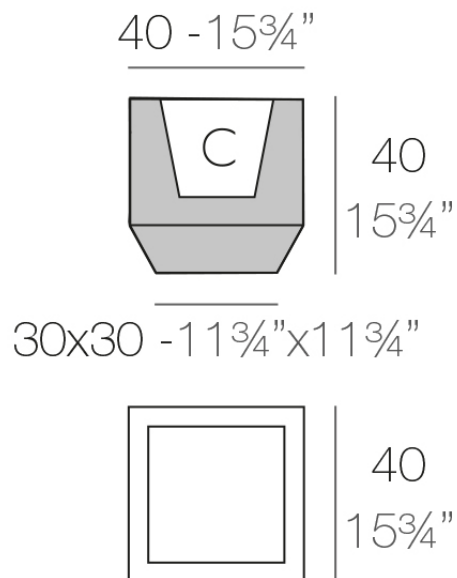

### Description

Made of polyethylene resin by rotational moulding. 100% Recyclable. Item suitable for indoor and outdoor use. Available in different finishes.

Weight: 5 Kg

VELA Chill Maceta C = 19 L  
VELA Chill Planter C = 5 gal