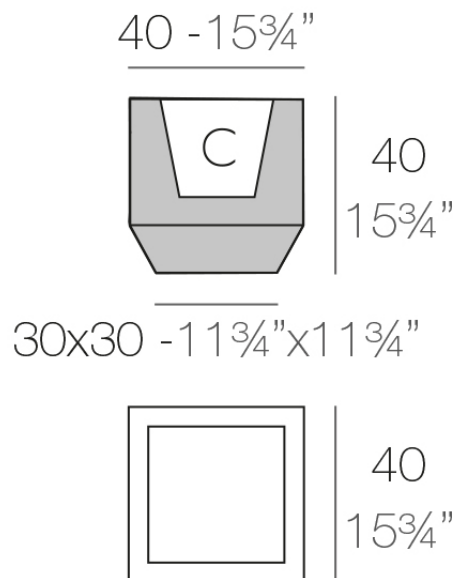

Info

Description

Made of polyethylene resin by rotational moulding. 100% Recyclable. Item suitable for indoor and outdoor use. Available in different finishes.

Weight: 5 Kg

VELA Chill Maceta C = 19 L
VELA Chill Planter C = 5 gal