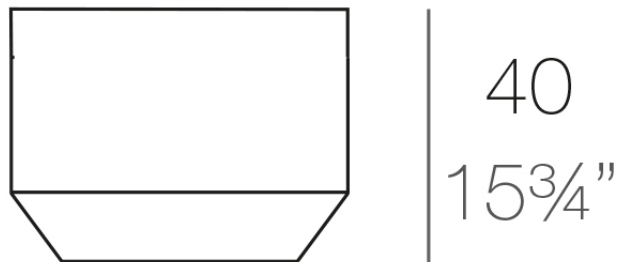

### Description

Made of polyethylene resin by rotational moulding. 100% Recyclable. Item suitable for indoor and outdoor use. Available in different finishes.

Weight: 5.69 Kg

40x40  
15<sup>3</sup>/<sub>4</sub>" x 15<sup>3</sup>/<sub>4</sub>"