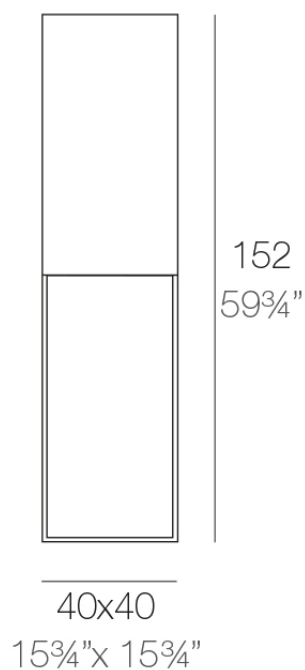

### Description

Made of polyethylene resin by rotational moulding. 100% Recyclable. Item suitable for indoor and outdoor use. Available in different finishes.

Weight: 10.5 Kg

VELA Lámpara Cubo Alto 152  
VELA Lamp High Cube 152