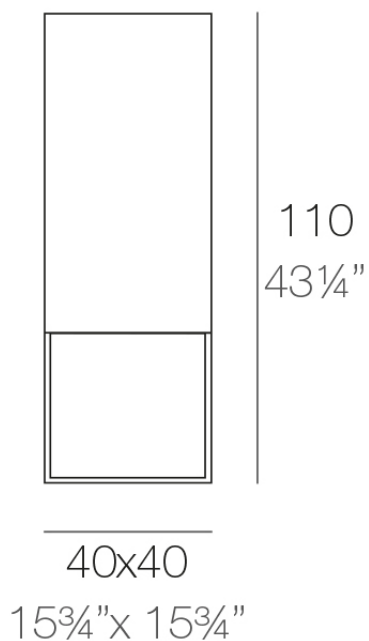

Info

Description

Made of polyethylene resin by rotational moulding. 100% Recyclable. Item suitable for indoor and outdoor use. Available in different finishes.

Weight: 10.5 Kg

VELA Lámpara Cubo Alto 110
VELA Lamp High Cube 110