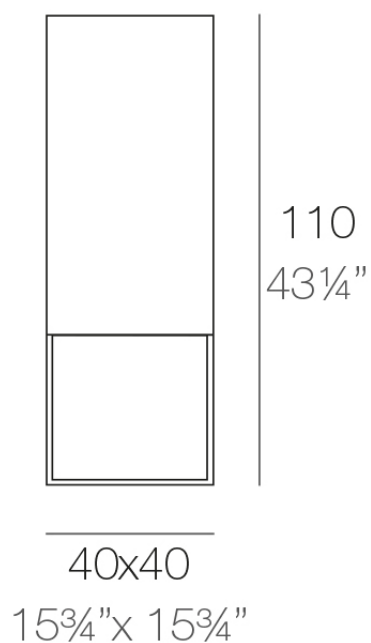

Info

Description

Made of polyethylene resin by rotational moulding. 100% Recyclable. Item suitable for indoor and outdoor use. Available in different finishes.

Weight: 10.5 Kg

VELA Lámpara Cubo Alto 110
VELA Lamp High Cube 110