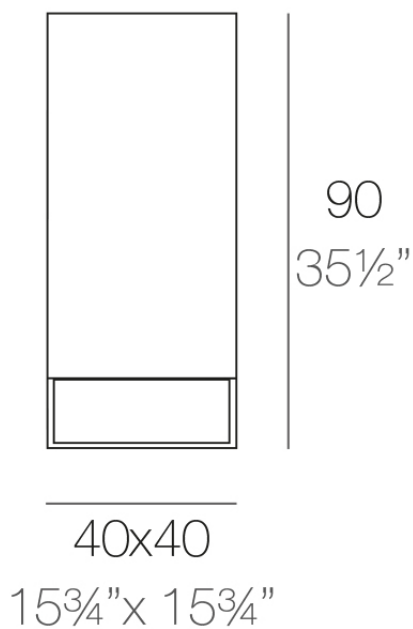

### Description

Made of polyethylene resin by rotational moulding. 100% Recyclable. Item suitable for indoor and outdoor use. Available in different finishes.

Weight: 13 Kg

VELA Lámpara Cubo Alto 90  
VELA Lamp High Cube 90