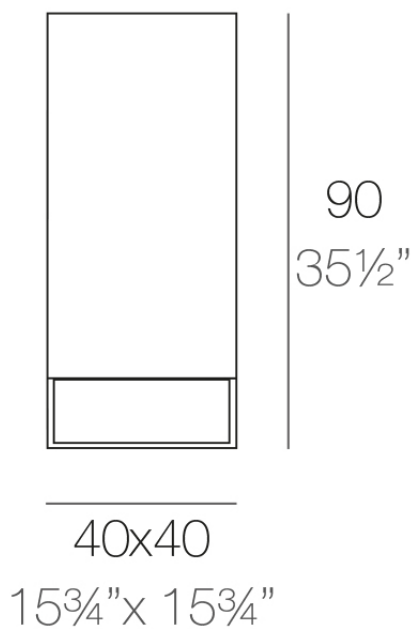

Info

Description

Made of polyethylene resin by rotational moulding. 100% Recyclable. Item suitable for indoor and outdoor use. Available in different finishes.

Weight: 13 Kg

VELA Lámpara Cubo Alto 90
VELA Lamp High Cube 90