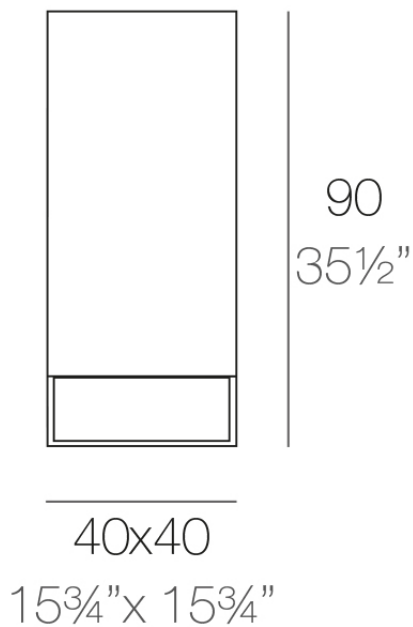

Info

Description

Made of polyethylene resin by rotational moulding. 100% Recyclable. Item suitable for indoor and outdoor use. Available in different finishes.

Weight: 13 Kg

VELA Lámpara Cubo Alto 90
VELA Lamp High Cube 90