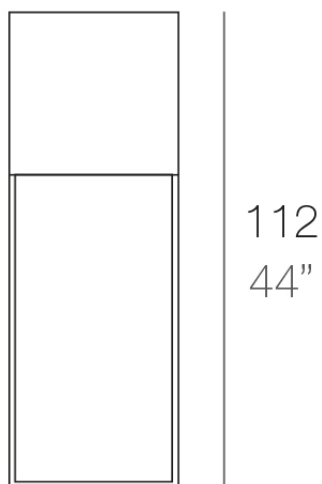

Info

Description

Made of polyethylene resin by rotational moulding. 100% Recyclable. Item suitable for indoor and outdoor use. Available in different finishes.

Weight: 6.69 Kg

40x40
15³/₄" x 15³/₄"

VELA Lámpara Cubo 112
VELA Lamp Cube 112