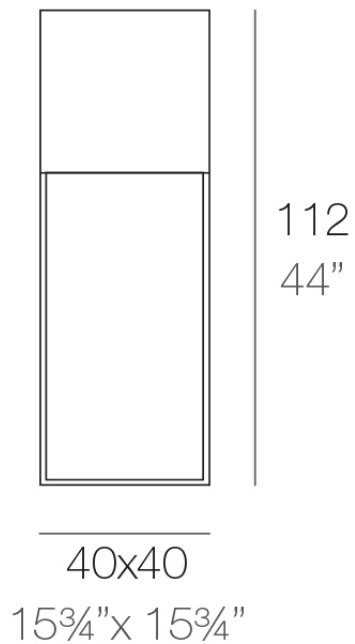

Info

Description

Made of polyethylene resin by rotational moulding. 100% Recyclable. Item suitable for indoor and outdoor use. Available in different finishes.

Weight: 6.69 Kg

VELA Lámpara Cubo 112
VELA Lamp Cube 112