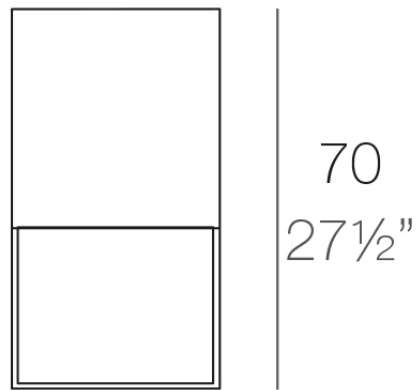

Info

Description

Made of polyethylene resin by rotational moulding. 100% Recyclable. Item suitable for indoor and outdoor use. Available in different finishes.

Weight: 6 Kg

40x40
15³/₄" x 15³/₄"

VELA Lámpara Cubo 70
VELA Lamp Cube 70