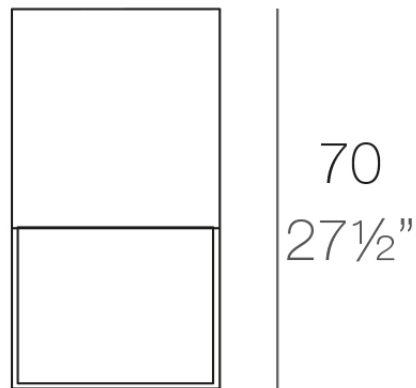

Info

Description

Made of polyethylene resin by rotational moulding. 100% Recyclable. Item suitable for indoor and outdoor use. Available in different finishes.

Weight: 6 Kg

40x40

15³/₄" x 15³/₄"

VELA Lámpara Cubo 70