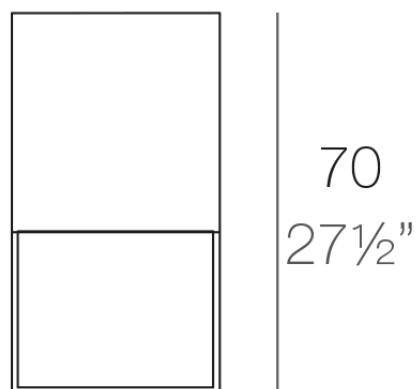

### Description

Made of polyethylene resin by rotational moulding. 100% Recyclable. Item suitable for indoor and outdoor use. Available in different finishes.

Weight: 6 Kg

40x40  
15<sup>3</sup>/<sub>4</sub>" x 15<sup>3</sup>/<sub>4</sub>"