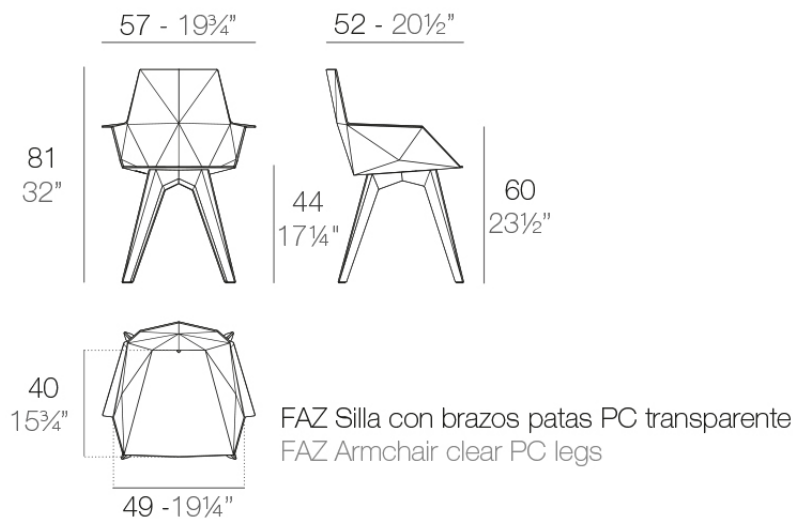

### Description

One piece moulded seat and back polypropylene chair, with clear polycarbonate legs. Item suitable for indoor and outdoor use.

Weight: 4.31 Kg