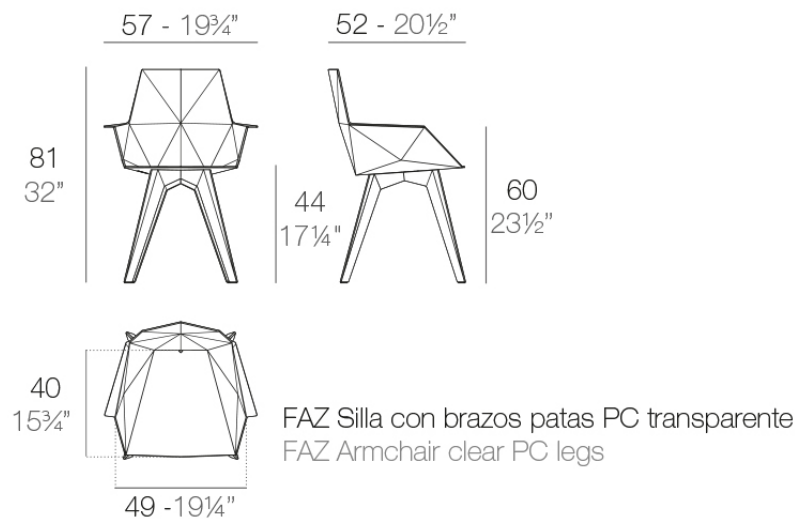

## Faz armchair

by Ramón Esteve

A commitment to minimalist aesthetics, Faz is a sleek and contemporary ensemble of outdoor furniture and planters designed by Ramón Esteve for Vondom. Esteve's creative vision for Faz transcends mere functionality and aims to integrate and harmonize with different spaces, be they residential or expansive installations. Through a deliberate selection of materials and the strategic incorporation of lighting elements, Esteve has created an atmosphere that exudes serenity, timelessness and an universality. His ability to blend form and function creates an immersive experience where the boundaries between indoors and outdoors are blurred, leaving behind only an impression of cohesive elegance. In short, he is the mastermind behind Faz's ambience.

### Description

One piece moulded seat and back polypropylene chair, with clear polycarbonate legs. Item suitable for indoor and outdoor use.

Weight: 4.31 Kg