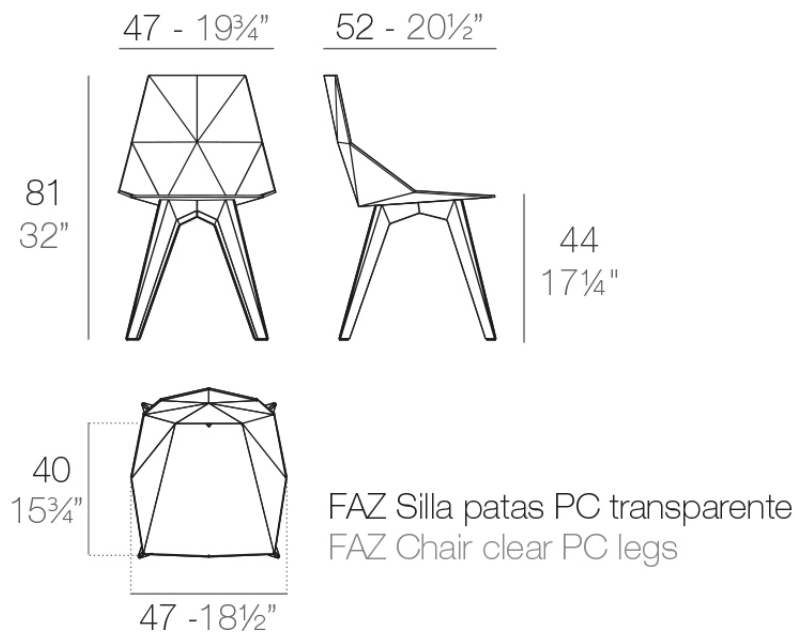

Faz chair

by Ramón Esteve

A commitment to minimalist aesthetics, Faz is a sleek and contemporary ensemble of outdoor furniture and planters designed by Ramón Esteve for Vondom. Esteve's creative vision for Faz transcends mere functionality and aims to integrate and harmonize with different spaces, be they residential or expansive installations. Through a deliberate selection of materials and the strategic incorporation of lighting elements, Esteve has created an atmosphere that exudes serenity, timelessness and an universality. His ability to blend form and function creates an immersive experience where the boundaries between indoors and outdoors are blurred, leaving behind only an impression of cohesive elegance. In short, he is the mastermind behind Faz's ambience.

Info

Description

One piece moulded seat and back polypropylene chair, with clear polycarbonate legs. Item suitable for indoor and outdoor use.

Weight: 3.81 Kg

Finishes

finishes

BASIC PP
Ref. 54062

white