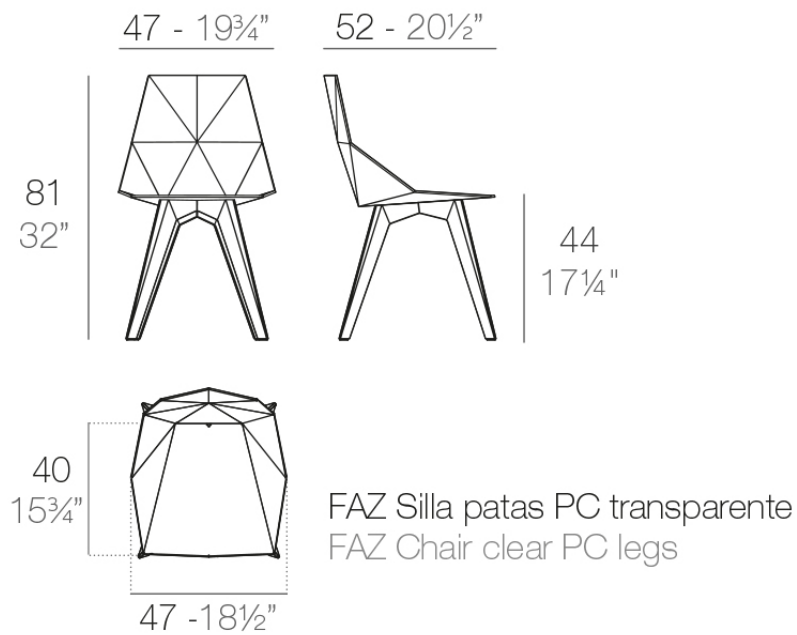

Faz chair

by Ramón Esteve

A commitment to minimalist aesthetics, Faz is a sleek and contemporary ensemble of outdoor furniture and planters designed by Ramón Esteve for Vondom. Esteve's creative vision for Faz transcends mere functionality and aims to integrate and harmonize with different spaces, be they residential or expansive installations. Through a deliberate selection of materials and the strategic incorporation of lighting elements, Ramón Esteve has created an atmosphere that exudes serenity, timelessness and an universality. His ability to blend form and function creates an immersive experience where the boundaries between indoors and outdoors are blurred, leaving behind only an impression of cohesive elegance. In short, he is the mastermind behind Faz's ambience.

Info

Description

One piece moulded seat and back polypropylene chair, with clear polycarbonate legs. Item suitable for indoor and outdoor use.

Weight: 3.81 Kg

Finishes

finishes

BASIC PP
Ref. 54062

white