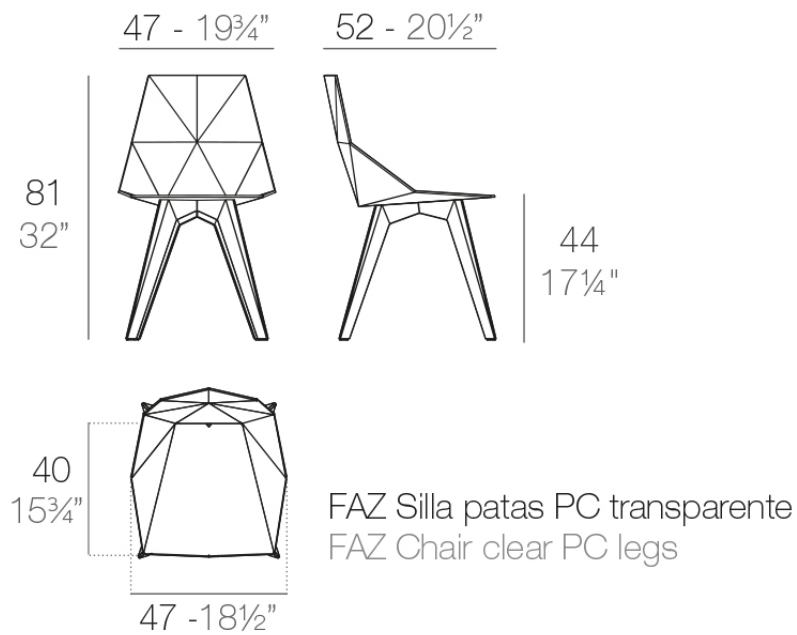

## Faz chair

by Ramón Esteve

A commitment to minimalist aesthetics, Faz is a sleek and contemporary ensemble of outdoor furniture and planters designed by Ramón Esteve for Vondom. Esteve's creative vision for Faz transcends mere functionality and aims to integrate and harmonize with different spaces, be they residential or expansive installations. Through a deliberate selection of materials and the strategic incorporation of lighting elements, Ramón Esteve has created an atmosphere that exudes serenity, timelessness and an universality. His ability to blend form and function creates an immersive experience where the boundaries between indoors and outdoors are blurred, leaving behind only an impression of cohesive elegance. In short, he is the mastermind behind Faz's ambience.

### Description

One piece moulded seat and back polypropylene chair, with clear polycarbonate legs. Item suitable for indoor and outdoor use.

Weight: 3.81 Kg