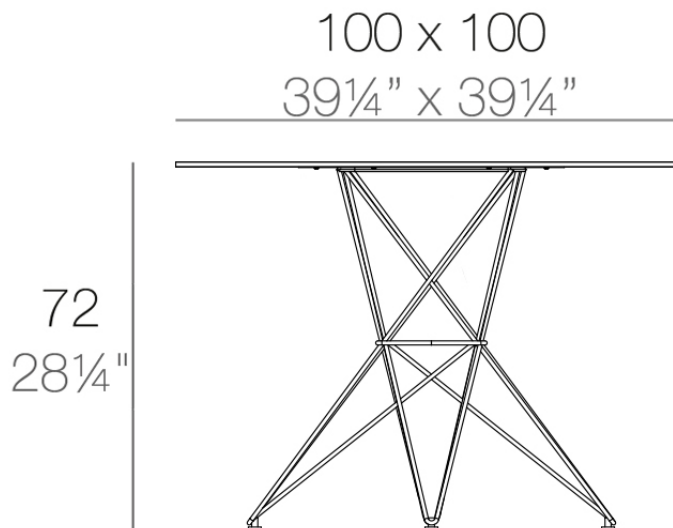

Faz table stainless base 100x100x72

by Ramón Esteve

A commitment to minimalist aesthetics, Faz is a sleek and contemporary ensemble of outdoor furniture and planters designed by Ramón Esteve for Vondom. Esteve's creative vision for Faz transcends mere functionality and aims to integrate and harmonize with different spaces, be they residential or expansive installations. Through a deliberate selection of materials and the strategic incorporation of lighting elements, Ramón Esteve has created an atmosphere that exudes serenity, timelessness and an universality. His ability to blend form and function creates an immersive experience where the boundaries between indoors and outdoors are blurred, leaving behind only an impression of cohesive elegance. In short, he is the mastermind behind Faz's ambience.

Info

Description

Made of polyethylene resin by rotational moulding. 100% Recyclable. Item suitable for indoor and outdoor use. Available in different finishes.

Weight: 18.1 Kg

FAZ Mesa Inox 100x100
FAZ Dining Table Stainless
Base 39¼" x 39¼"