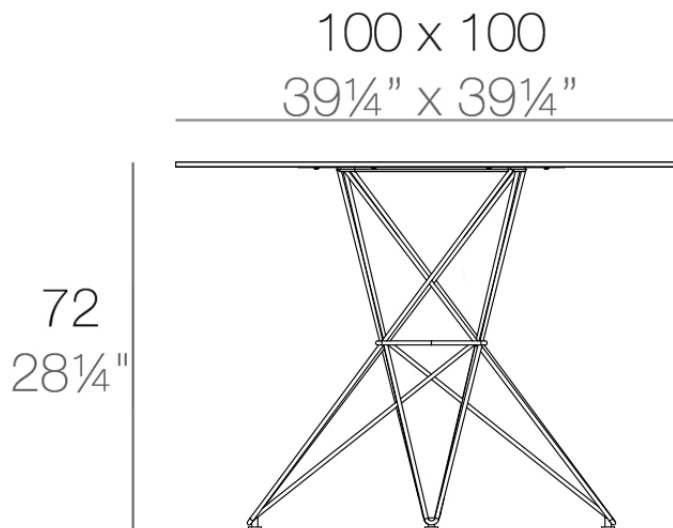

## Faz table stainless base 100x100x72

by Ramón Esteve

A commitment to minimalist aesthetics, Faz is a sleek and contemporary ensemble of outdoor furniture and planters designed by Ramón Esteve for Vondom. Esteve's creative vision for Faz transcends mere functionality and aims to integrate and harmonize with different spaces, be they residential or expansive installations. Through a deliberate selection of materials and the strategic incorporation of lighting elements, Ramón Esteve has created an atmosphere that exudes serenity, timelessness and an universality. His ability to blend form and function creates an immersive experience where the boundaries between indoors and outdoors are blurred, leaving behind only an impression of cohesive elegance. In short, he is the mastermind behind Faz's ambience.

### Description

Made of polyethylene resin by rotational moulding. 100% Recyclable. Item suitable for indoor and outdoor use. Available in different finishes.

Weight: 18.1 Kg

FAZ Mesa Inox 100x100  
FAZ Dining Table Stainless  
Base 39¼" x 39¼"