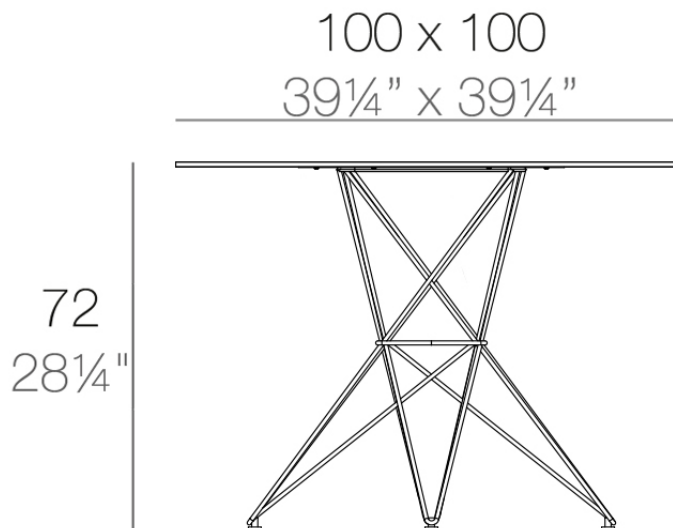

Faz table stainless base 100x100x72

by Ramón Esteve

A commitment to minimalist aesthetics, Faz is a sleek and contemporary ensemble of outdoor furniture and planters designed by Ramón Esteve for Vondom. Esteve's creative vision for Faz transcends mere functionality and aims to integrate and harmonize with different spaces, be they residential or expansive installations. Through a deliberate selection of materials and the strategic incorporation of lighting elements, Esteve has created an atmosphere that exudes serenity, timelessness and an universality. His ability to blend form and function creates an immersive experience where the boundaries between indoors and outdoors are blurred, leaving behind only an impression of cohesive elegance. In short, he is the mastermind behind Faz's ambience.

Info

Description

Made of polyethylene resin by rotational moulding. 100% Recyclable. Item suitable for indoor and outdoor use. Available in different finishes.

Weight: 18.1 Kg

FAZ Mesa Inox 100x100
FAZ Dining Table Stainless
Base 39¼" x 39¼"