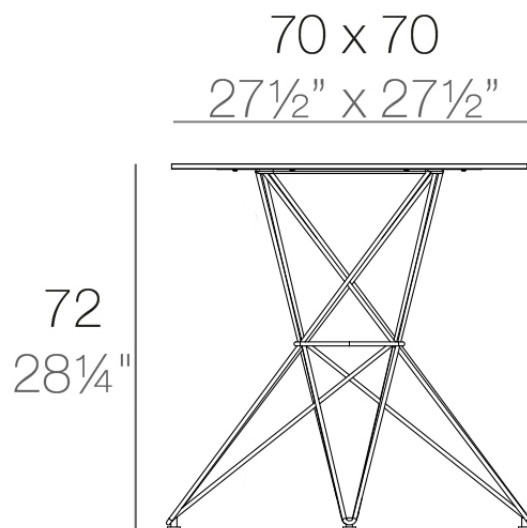

Faz table stainless base 70x70x72

by Ramón Esteve

A commitment to minimalist aesthetics, Faz is a sleek and contemporary ensemble of outdoor furniture and planters designed by Ramón Esteve for Vondom. Esteve's creative vision for Faz transcends mere functionality and aims to integrate and harmonize with different spaces, be they residential or expansive installations. Through a deliberate selection of materials and the strategic incorporation of lighting elements, Ramón Esteve has created an atmosphere that exudes serenity, timelessness and an universality. His ability to blend form and function creates an immersive experience where the boundaries between indoors and outdoors are blurred, leaving behind only an impression of cohesive elegance. In short, he is the mastermind behind Faz's ambience.

Info

Description

Made of polyethylene resin by rotational moulding. 100% Recyclable. Item suitable for indoor and outdoor use. Available in different finishes.

Weight: 9.5 Kg

FAZ Mesa Inox 70x70
FAZ Dinning Table Stainless
Base 27½"x 27½"