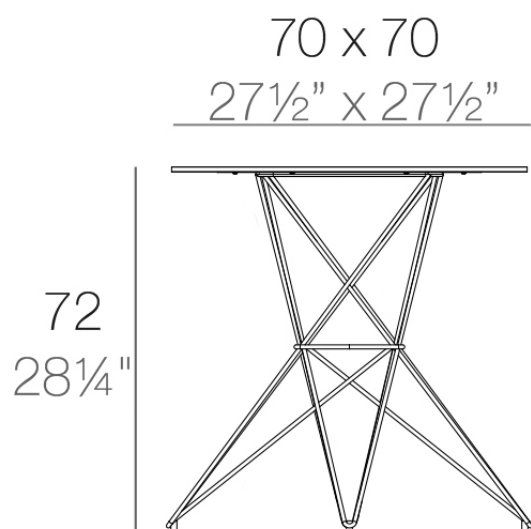

Faz table stainless base 70x70x72

by Ramón Esteve

A commitment to minimalist aesthetics, Faz is a sleek and contemporary ensemble of outdoor furniture and planters designed by Ramón Esteve for Vondom. Esteve's creative vision for Faz transcends mere functionality and aims to integrate and harmonize with different spaces, be they residential or expansive installations. Through a deliberate selection of materials and the strategic incorporation of lighting elements, Ramón Esteve has created an atmosphere that exudes serenity, timelessness and an universality. His ability to blend form and function creates an immersive experience where the boundaries between indoors and outdoors are blurred, leaving behind only an impression of cohesive elegance. In short, he is the mastermind behind Faz's ambience.

Info

Description

Made of polyethylene resin by rotational moulding. 100% Recyclable. Item suitable for indoor and outdoor use. Available in different finishes.

Weight: 9.5 Kg

FAZ Mesa Inox 70x70
FAZ Dining Table Stainless
Base 27 1/2" x 27 1/2"