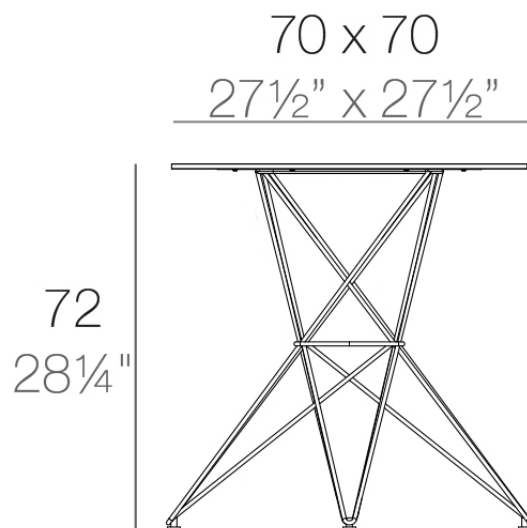

## Faz table stainless base 70x70x72

by Ramón Esteve

A commitment to minimalist aesthetics, Faz is a sleek and contemporary ensemble of outdoor furniture and planters designed by Ramón Esteve for Vondom. Esteve's creative vision for Faz transcends mere functionality and aims to integrate and harmonize with different spaces, be they residential or expansive installations. Through a deliberate selection of materials and the strategic incorporation of lighting elements, Esteve has created an atmosphere that exudes serenity, timelessness and an universality. His ability to blend form and function creates an immersive experience where the boundaries between indoors and outdoors are blurred, leaving behind only an impression of cohesive elegance. In short, he is the mastermind behind Faz's ambience.

### Description

Made of polyethylene resin by rotational moulding. 100% Recyclable. Item suitable for indoor and outdoor use. Available in different finishes.

Weight: 9.5 Kg

FAZ Mesa Inox 70x70  
FAZ Dining Table Stainless  
Base 27 1/2" x 27 1/2"