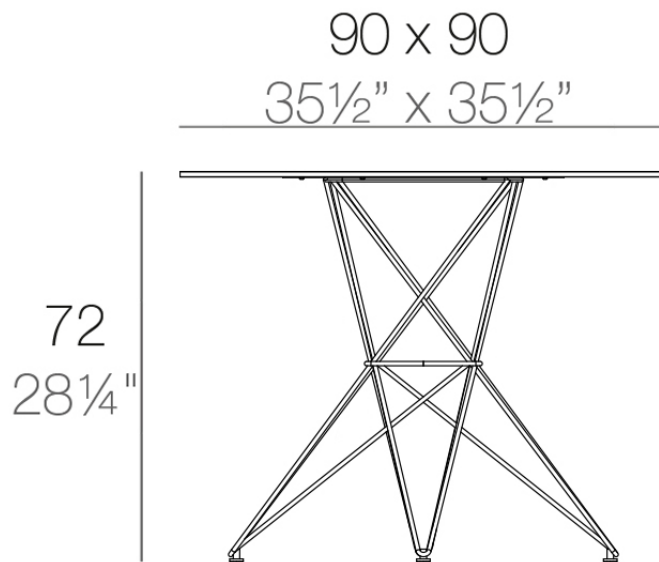

Info

Description

Made of polyethylene resin by rotational moulding. 100% Recyclable. Item suitable for indoor and outdoor use. Available in different finishes.

Weight: 15 Kg

FAZ Mesa Inox 90x90
FAZ Dinning Table
Stainless Base 35 1/2"