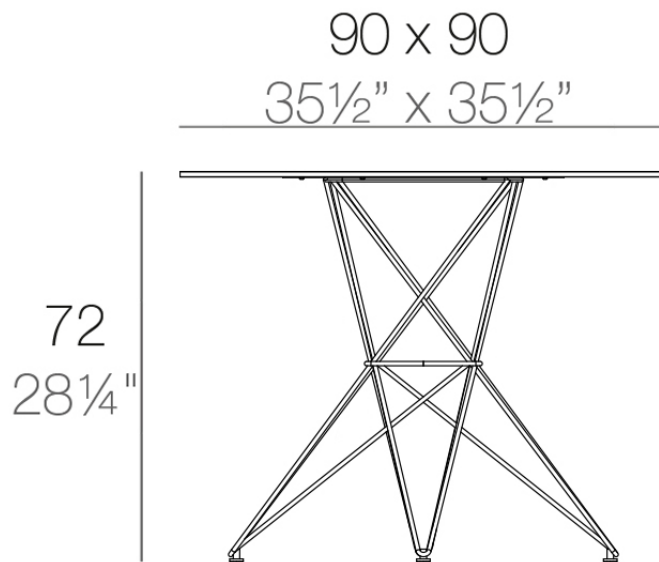

Faz table stainless base 90x90x72

by Ramón Esteve

A commitment to minimalist aesthetics, Faz is a sleek and contemporary ensemble of outdoor furniture and planters designed by Ramón Esteve for Vondom. Esteve's creative vision for Faz transcends mere functionality and aims to integrate and harmonize with different spaces, be they residential or expansive installations. Through a deliberate selection of materials and the strategic incorporation of lighting elements, Ramón Esteve has created an atmosphere that exudes serenity, timelessness and an universality. His ability to blend form and function creates an immersive experience where the boundaries between indoors and outdoors are blurred, leaving behind only an impression of cohesive elegance. In short, he is the mastermind behind Faz's ambience.

Info

Description

Made of polyethylene resin by rotational moulding. 100% Recyclable. Item suitable for indoor and outdoor use. Available in different finishes.

Weight: 15 Kg

FAZ Mesa Inox 90x90
FAZ Dinning Table
Stainless Base 35 1/2"