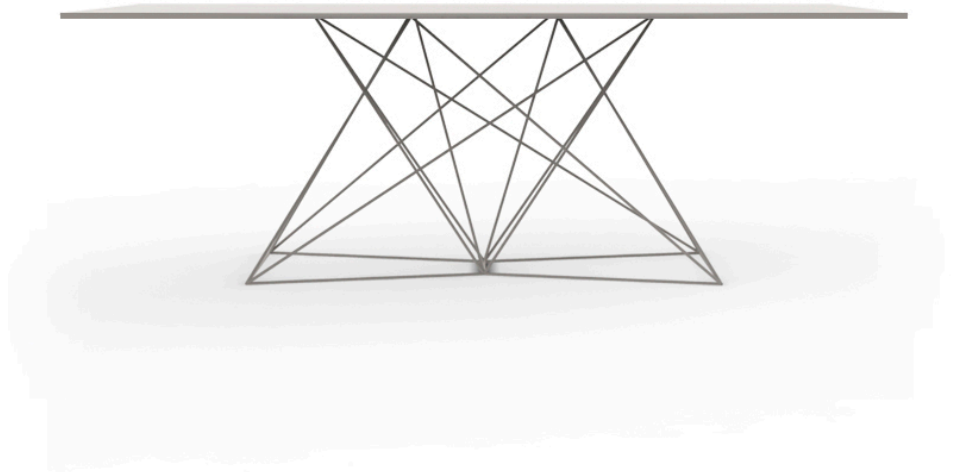

Faz table stainless 200x100x72

by Ramón Esteve

A commitment to minimalist aesthetics, Faz is a sleek and contemporary ensemble of outdoor furniture and planters designed by Ramón Esteve for Vondom. Esteve's creative vision for Faz transcends mere functionality and aims to integrate and harmonize with different spaces, be they residential or expansive installations. Through a deliberate selection of materials and the strategic incorporation of lighting elements, Esteve has created an atmosphere that exudes serenity, timelessness and an universality. His ability to blend form and function creates an immersive experience where the boundaries between indoors and outdoors are blurred, leaving behind only an impression of cohesive elegance. In short, he is the mastermind behind Faz's ambience.

Info

Description

Stainless steel legs with lacquer in a colour to match the tabletop. Tabletop is available in HPL or Full White (white only).

Weight: 49.08 Kg

FAZ Mesa Inox 200 x 100
FAZ Dinning Table Stainless Base 78³/₄"x39¹/₄"