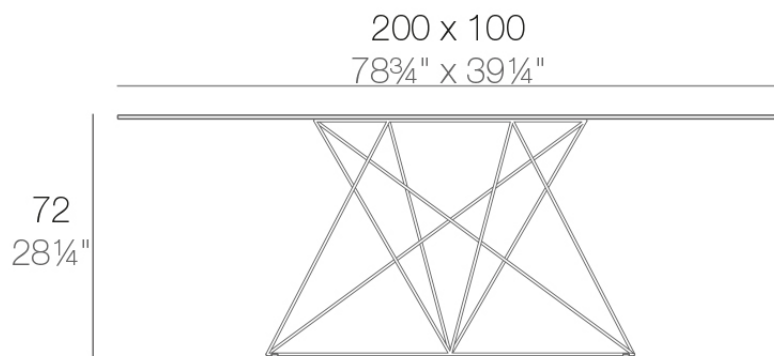

## Faz table stainless 200x100x72

by Ramón Esteve

A commitment to minimalist aesthetics, Faz is a sleek and contemporary ensemble of outdoor furniture and planters designed by Ramón Esteve for Vondom. Esteve's creative vision for Faz transcends mere functionality and aims to integrate and harmonize with different spaces, be they residential or expansive installations. Through a deliberate selection of materials and the strategic incorporation of lighting elements, Ramón Esteve has created an atmosphere that exudes serenity, timelessness and an universality. His ability to blend form and function creates an immersive experience where the boundaries between indoors and outdoors are blurred, leaving behind only an impression of cohesive elegance. In short, he is the mastermind behind Faz's ambience.

### Description

Stainless steel legs with lacquer in a colour to match the tabletop. Tabletop is available in HPL or Full White (white only).

Weight: 49.08 Kg

FAZ Mesa Inox 200 x 100  
FAZ Dinning Table Stainless Base 78<sup>3</sup>/<sub>4</sub>"x39<sup>1</sup>/<sub>4</sub>"