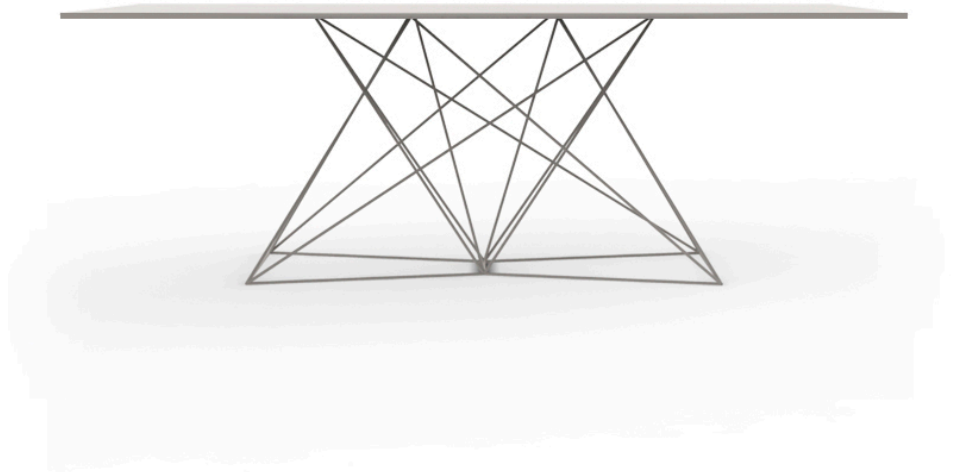

## Faz table stainless 200x100x72

by Ramón Esteve

A commitment to minimalist aesthetics, Faz is a sleek and contemporary ensemble of outdoor furniture and planters designed by Ramón Esteve for Vondom. Esteve's creative vision for Faz transcends mere functionality and aims to integrate and harmonize with different spaces, be they residential or expansive installations. Through a deliberate selection of materials and the strategic incorporation of lighting elements, Ramón Esteve has created an atmosphere that exudes serenity, timelessness and an universality. His ability to blend form and function creates an immersive experience where the boundaries between indoors and outdoors are blurred, leaving behind only an impression of cohesive elegance. In short, he is the mastermind behind Faz's ambience.

### Description

Stainless steel legs with lacquer in a colour to match the tabletop. Tabletop is available in HPL or Full White (white only).

Weight: 49.08 Kg

FAZ Mesa Inox 200 x 100  
FAZ Dinning Table Stainless Base 78<sup>3</sup>/<sub>4</sub>"x39<sup>1</sup>/<sub>4</sub>"