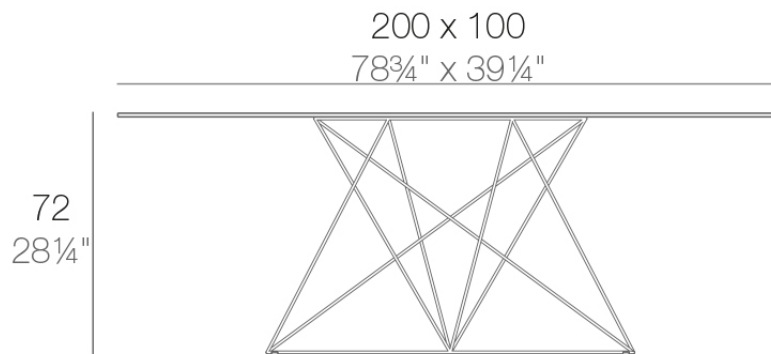

Info

Description

Stainless steel legs with lacquer in a colour to match the tabletop. Tabletop is available in HPL or Full White (white only).

Weight: 49.08 Kg

FAZ Mesa Inox 200 x 100
FAZ Dinning Table Stainless Base 78³/₄"x39¹/₄"