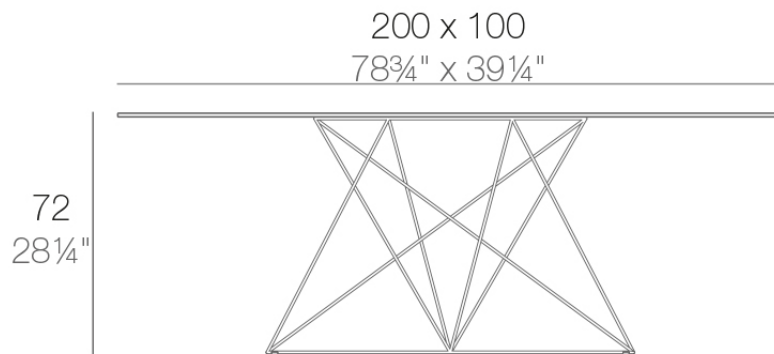

Faz table stainless 200x100x72

by Ramón Esteve

A commitment to minimalist aesthetics, Faz is a sleek and contemporary ensemble of outdoor furniture and planters designed by Ramón Esteve for Vondom. Esteve's creative vision for Faz transcends mere functionality and aims to integrate and harmonize with different spaces, be they residential or expansive installations. Through a deliberate selection of materials and the strategic incorporation of lighting elements, Esteve has created an atmosphere that exudes serenity, timelessness and an universality. His ability to blend form and function creates an immersive experience where the boundaries between indoors and outdoors are blurred, leaving behind only an impression of cohesive elegance. In short, he is the mastermind behind Faz's ambience.

Info

Description

Stainless steel legs with lacquer in a colour to match the tabletop. Tabletop is available in HPL or Full White (white only).

Weight: 49.08 Kg

FAZ Mesa Inox 200 x 100
FAZ Dinning Table Stainless Base 78³/₄"x39¹/₄"