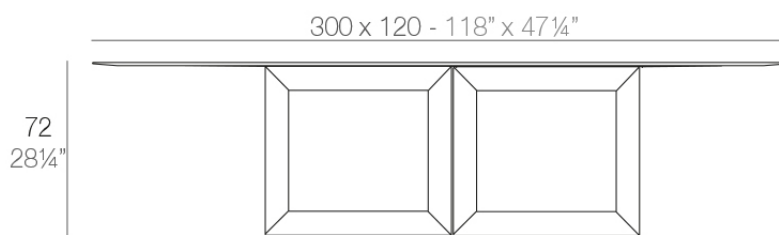

### Description

Made of polyethylene resin by rotational moulding. 100% Recyclable. Item suitable for indoor and outdoor use. Available with different finishes and options.

Weight: 99.3 Kg

VELA Mesa XL  
VELA Table XL