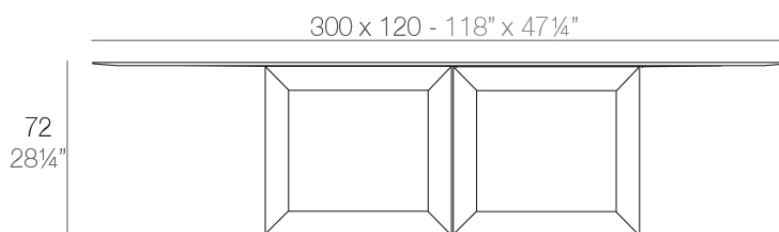

### Description

Made of polyethylene resin by rotational moulding. 100% Recyclable. Item suitable for indoor and outdoor use. Available with different finishes and options.

Weight: 99.3 Kg

VELA Mesa XL  
VELA Table XL