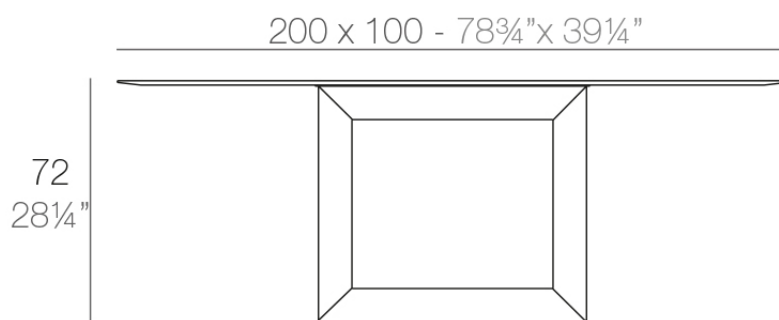

Info

Description

Made of polyethylene resin by rotational moulding. 100% Recyclable. Item suitable for indoor and outdoor use. Available in different finishes.

Weight: 82.85 Kg

VELA Mesa
VELA Table

Finishes