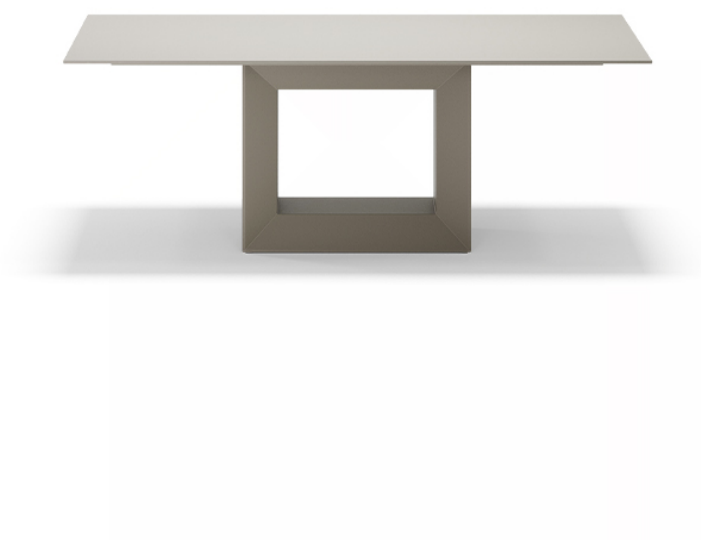

Vela table 200x100x72

by Ramón Esteve

Vela collection, designed by Ramón Esteve for Vondom, captures the essence of modern design in outdoor living. This collection of contemporary outdoor furniture and planters is crafted to provide exceptional comfort and quality, similar to indoor furnishings, while retaining its distinctive features. With a focus on sleek design, each piece enhances contemporary outdoor furniture and showcases the feeling of modern luxury.

Info

Description

Made of polyethylene resin by rotational moulding. 100% Recyclable. Item suitable for indoor and outdoor use. Available in different finishes.

Weight: 82.85 Kg

VELA Mesa
VELA Table

Finishes