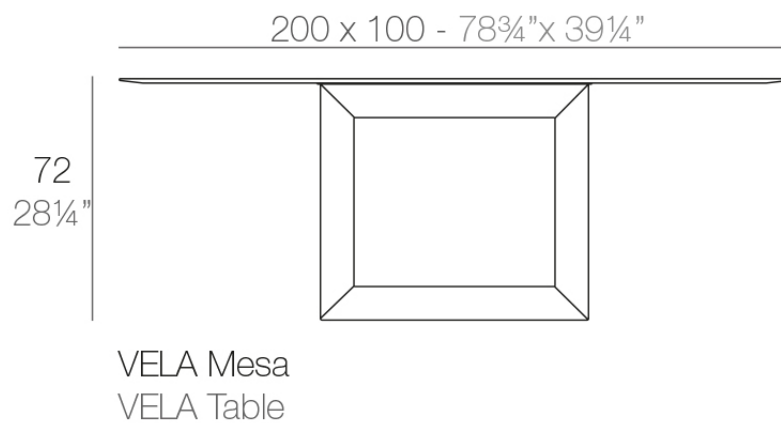

Info

Description

Made of polyethylene resin by rotational moulding. 100% Recyclable. Item suitable for indoor and outdoor use. Available in different finishes.

Weight: 82.85 Kg

Finishes

finishes

BASIC

Ref. 54050FG