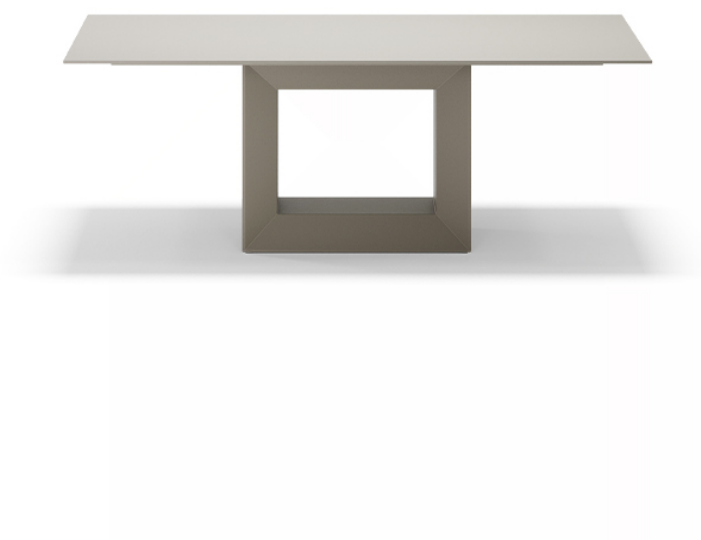

Vela table 200x100x72

by Ramón Esteve

Vela collection, designed by Ramón Esteve for Vondom, captures the essence of modern design in outdoor living. This collection of contemporary outdoor furniture and planters is crafted to provide exceptional comfort and quality, similar to indoor furnishings, while retaining its distinctive features. With a focus on sleek design, each piece enhances contemporary outdoor furniture and showcases the feeling of modern luxury.

Info

Description

Made of polyethylene resin by rotational moulding. 100% Recyclable. Item suitable for indoor and outdoor use. Available in different finishes.

Weight: 82.85 Kg

Finishes

finishes

BASIC

Ref. 54050FG