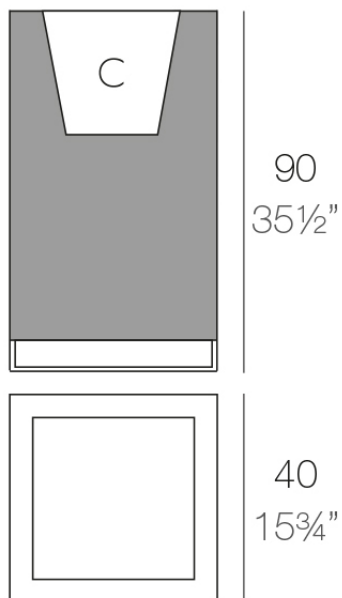

Info

Description

Pot made of polyethylene resin by rotational moulding. 100% Recyclable. Item suitable for indoor and outdoor use. Available in different finishes.

Weight: 13 Kg

40 - 15³/₄"

VELA Cubo Alto 40

VELA High Cube 40

C = 24 L

C = 6¹/₂ gal

Finishes

finishes

BASIC

Ref. 54049A

notte blue