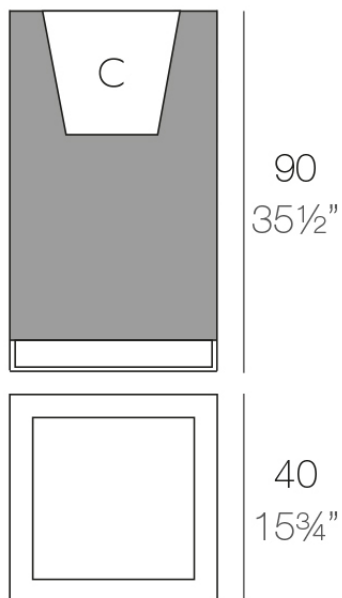

Info

Description

Pot made of polyethylene resin by rotational moulding. 100% Recyclable. Item suitable for indoor and outdoor use. Available in different finishes.

Weight: 13 Kg

40 - 15³/₄"

VELA Cubo Alto 40

VELA High Cube 40

C = 24 L

C = 6¹/₂ gal

Finishes

finishes

BASIC

Ref. 54049A

white 2001