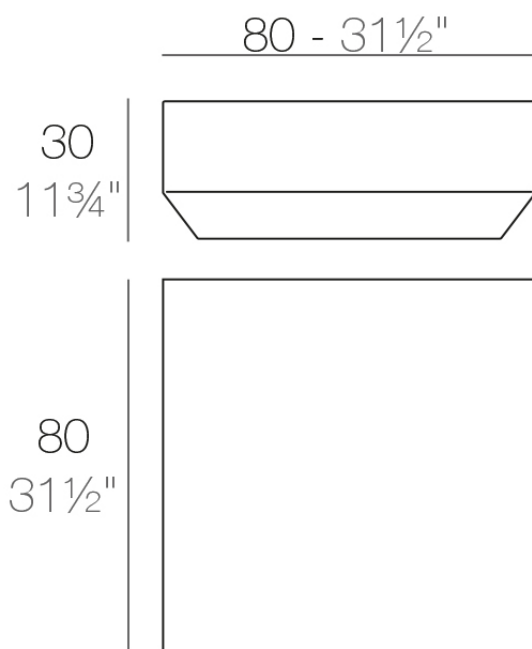

### Description

Made of polyethylene resin by rotational moulding. 100% Recyclable. Item suitable for indoor and outdoor use. Available in different finishes.

Weight: 11.05 Kg

VELA Mesa Baja 80 x 80  
VELA Low Table 31 1/2"