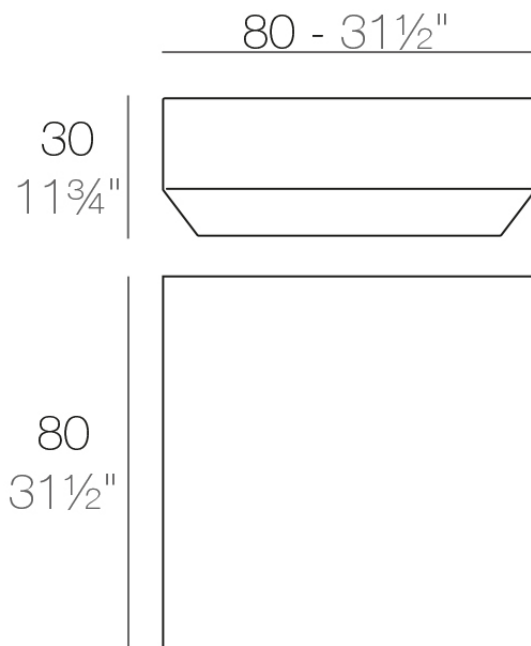

Info

Description

Made of polyethylene resin by rotational moulding. 100% Recyclable. Item suitable for indoor and outdoor use. Available in different finishes.

Weight: 11.05 Kg

VELA Mesa Baja 80 x 80
VELA Low Table 31 1/2"